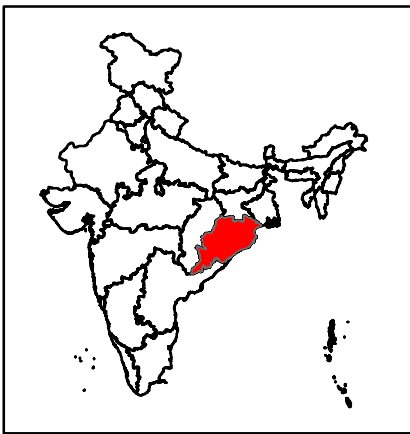

MAJOR RIVER BASIN ODISHA

Legend

	BAHUDA		KOLAB
	BAITARANI		MAHANADI
	BRAMHANI		NAGAVALI
	BUDHA BALANGA		RUSIKULYA
	CHILIKA LAKE		SUBARNAREKHA
	INDRABATI		VANSADHARA