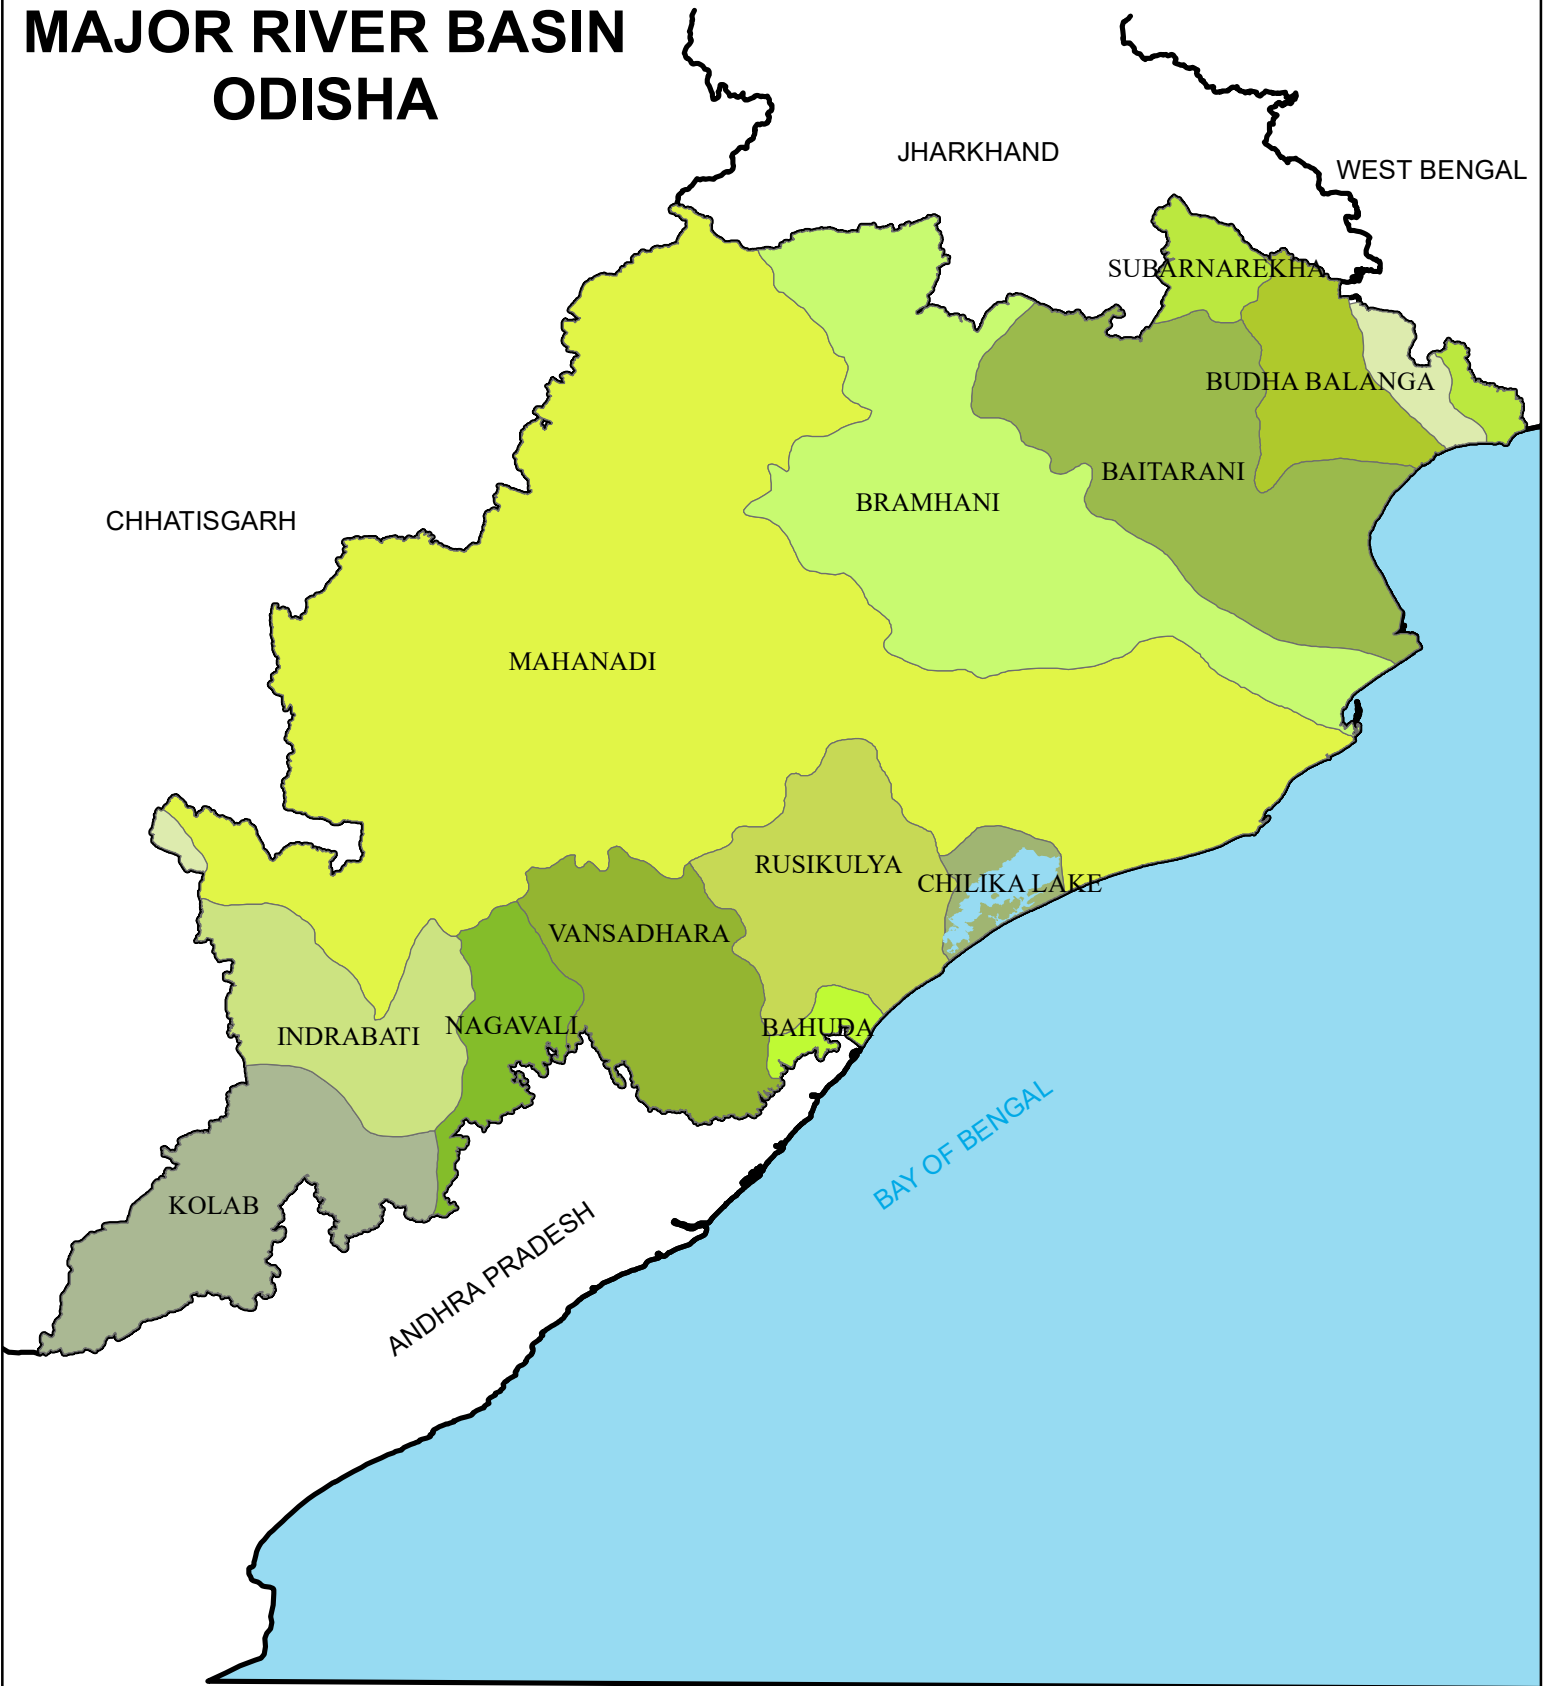

MAJOR RIVER BASIN ODISHA

Legend

	BAHUDA		KOLAB
	BAITARANI		MAHANADI
	BRAMHANI		NAGAVALI
	BUDHA BALANGA		RUSIKULYA
	CHILIKA LAKE		SUBARNAREKHA
	INDRABATI		VANSADHARA