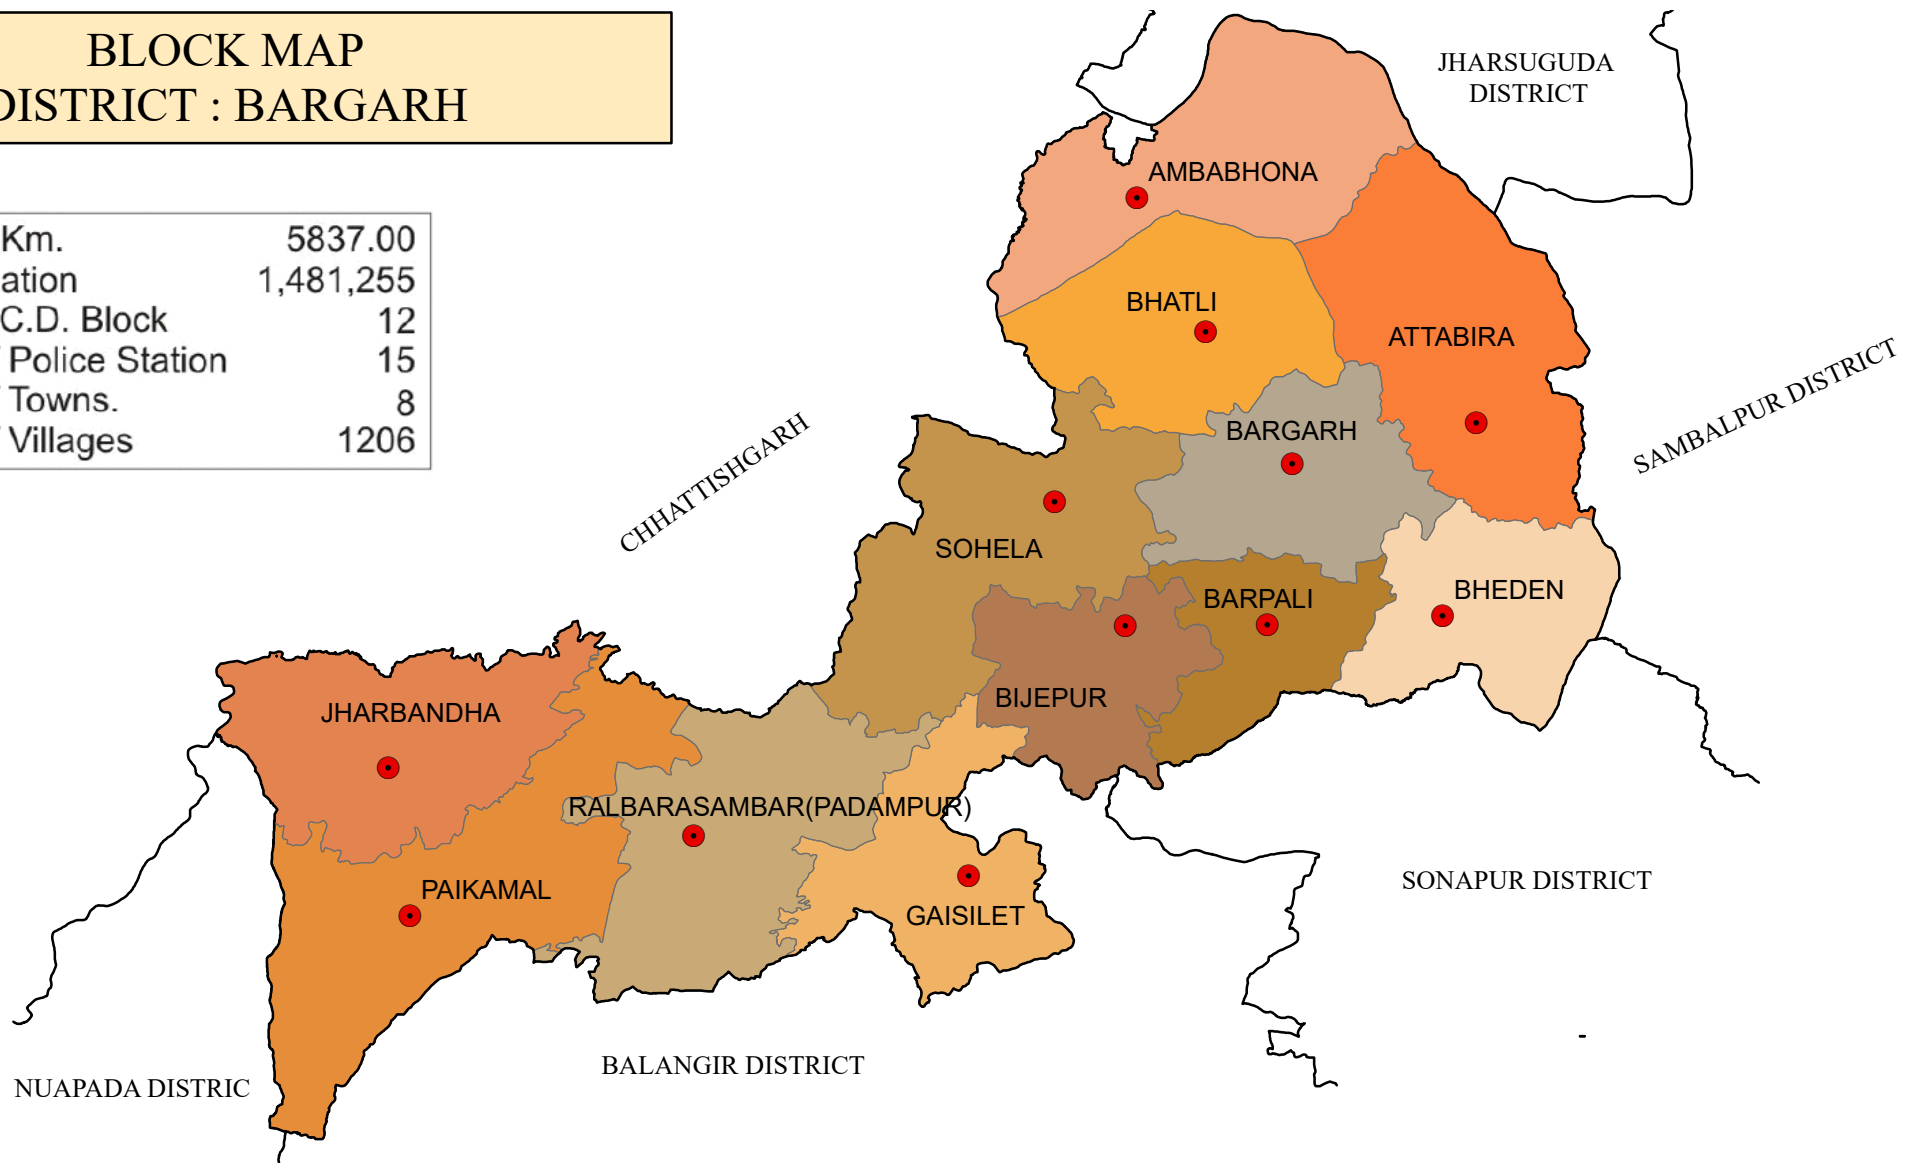

BLOCK MAP DISTRICT : BARGARH

Area in Sq.Km.	5837.00
Total Population	1,481,255
Total no.of C.D. Block	12
Total no. of Police Station	15
Total no. of Towns.	8
Total no. of Villages	1206

LEGEND

-  DISTRICT BOUNDARY
-  BLOCK BOUNDARY
-  BLOCK HEAD QUARTER

0 3.5 7 14 21 28 Kilometers