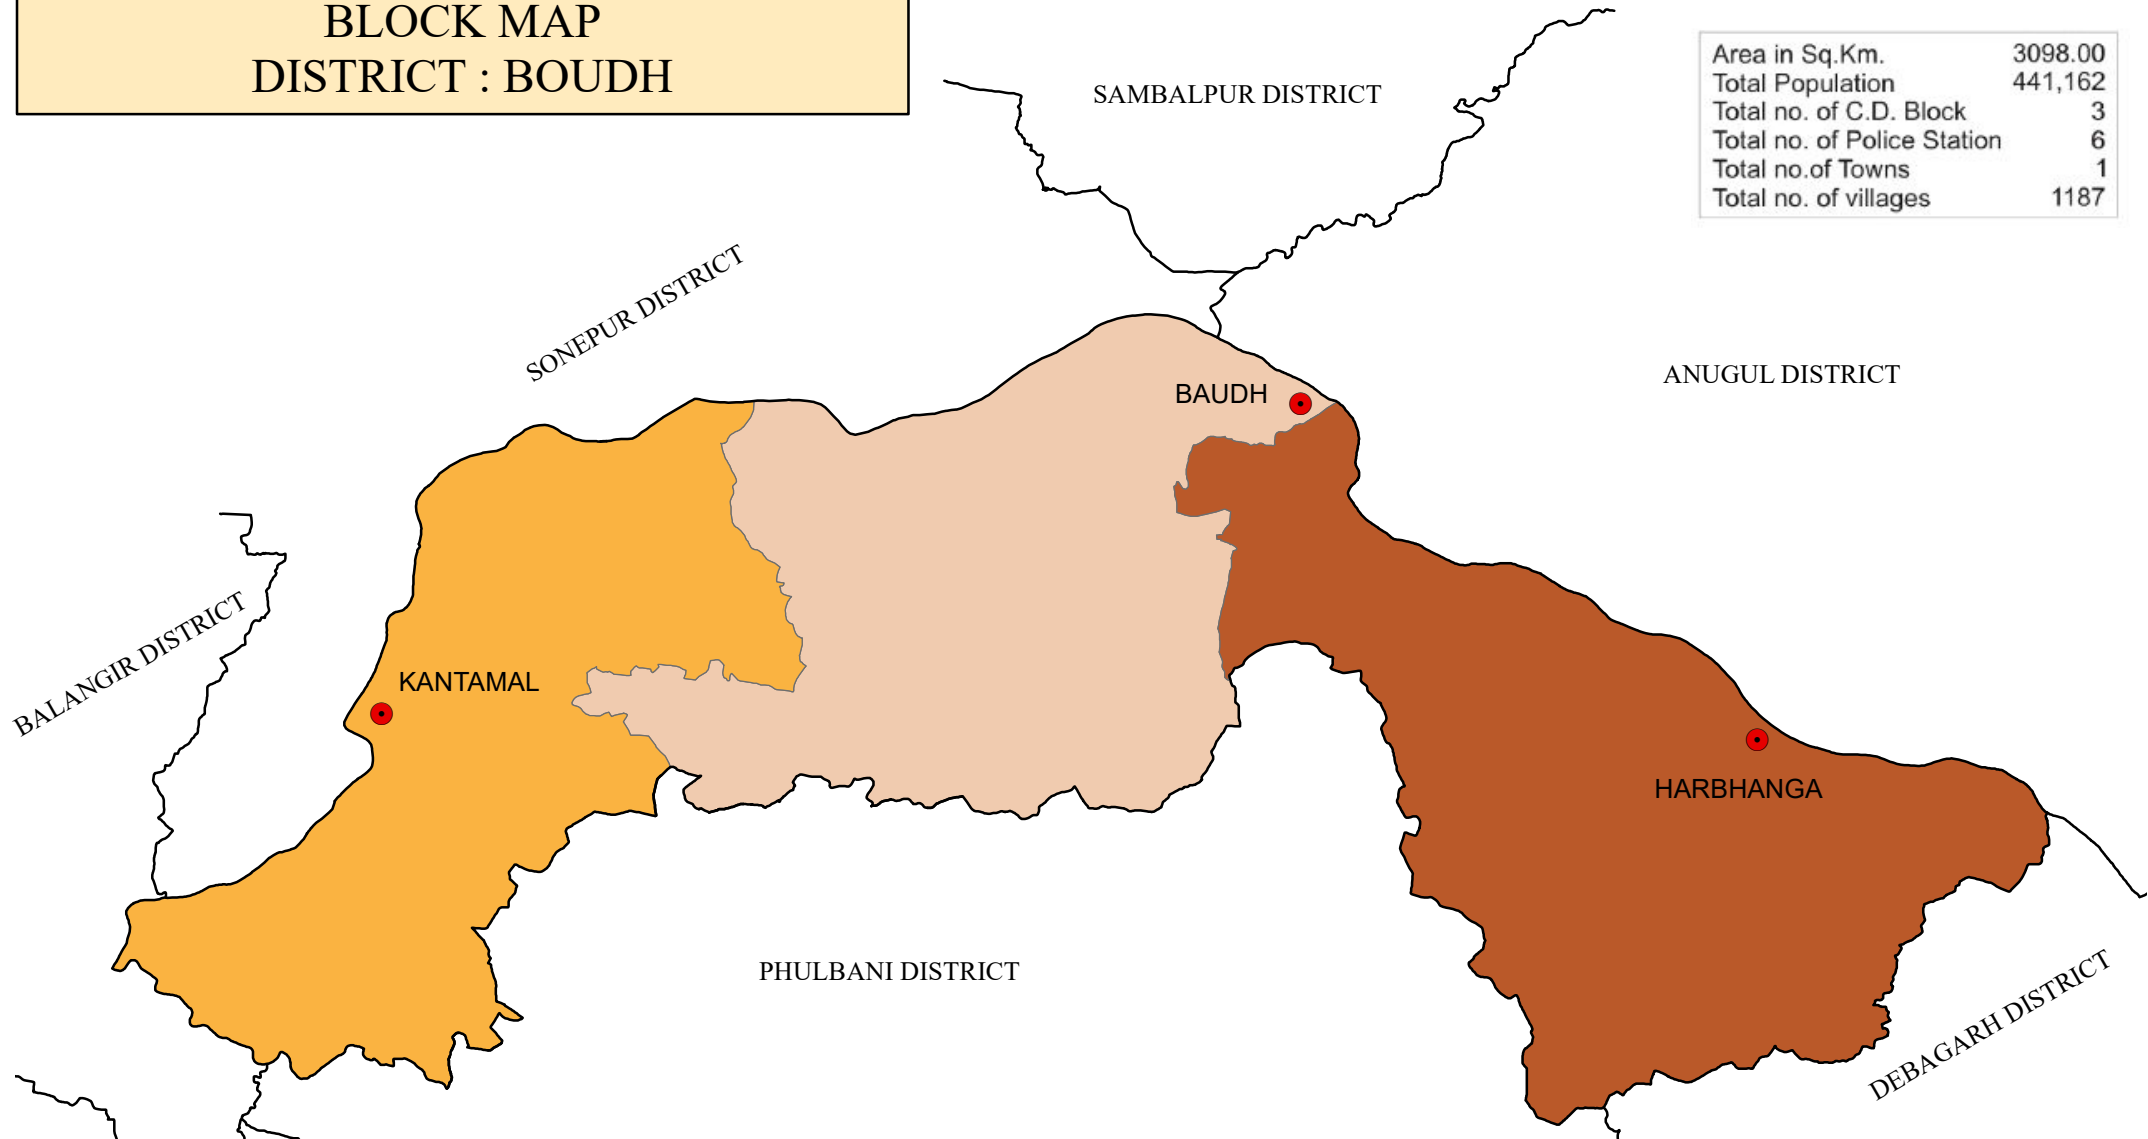

BLOCK MAP DISTRICT : BOUDH

| | |
|-----------------------------|---------|
| Area in Sq.Km. | 3098.00 |
| Total Population | 441,162 |
| Total no. of C.D. Block | 3 |
| Total no. of Police Station | 6 |
| Total no. of Towns | 1 |
| Total no. of villages | 1187 |

LEGEND

-  DISTRICT BOUNDARY
-  BLOCK BOUNDARY
-  BLOCK HEAD QUARTER

0 2.25 4.5 9 13.5 18 Kilometers