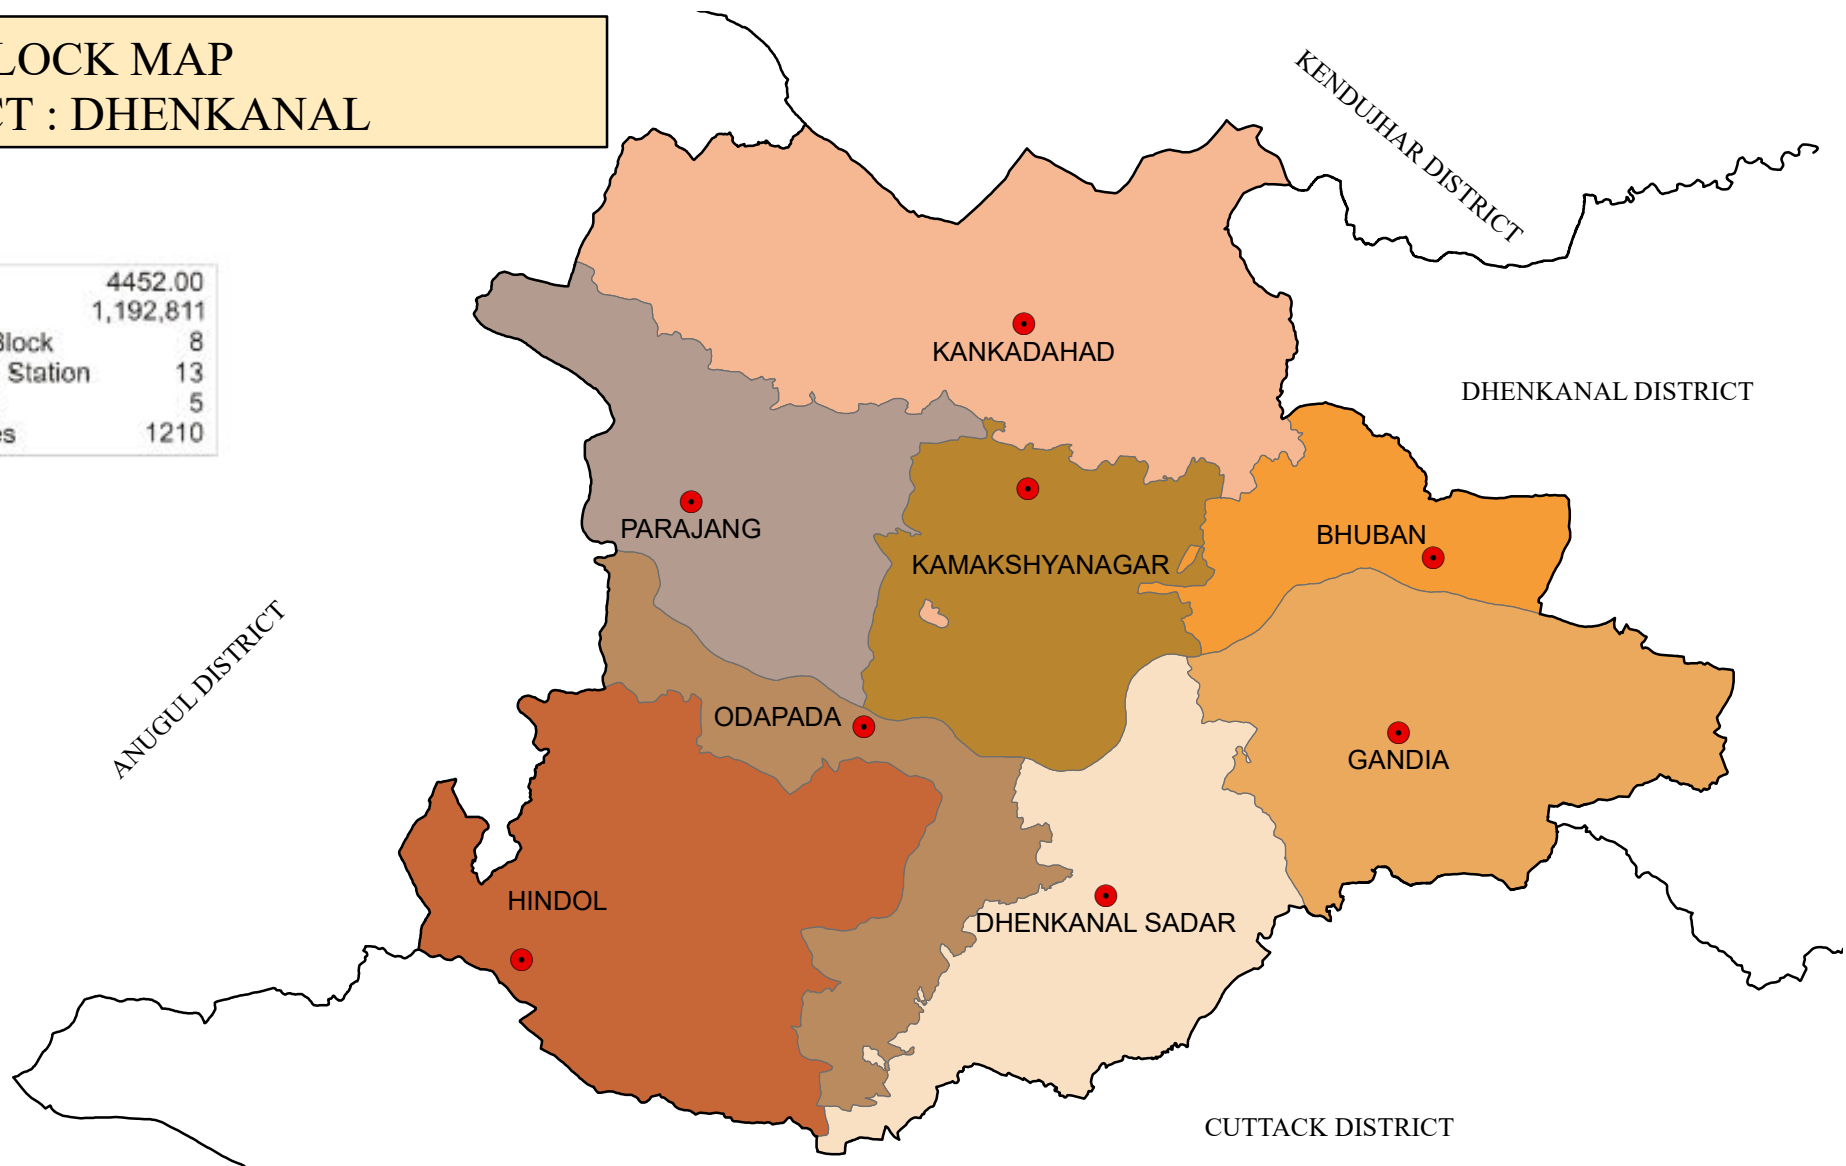

# BLOCK MAP

## DISTRICT : DHENKANAL

Area in Sq.Km.	4452.00
Total Population	1,192,811
Total no. of C.D. Block	8
Total no. of Police Station	13
Total no. of Towns	5
Total no. of villages	1210

### LEGEND

-  DISTRICT BOUNDARY
-  BLOCK BOUNDARY
-  BLOCK HEAD QUARTER

0 2.75 5.5 11 16.5 22 Kilometers