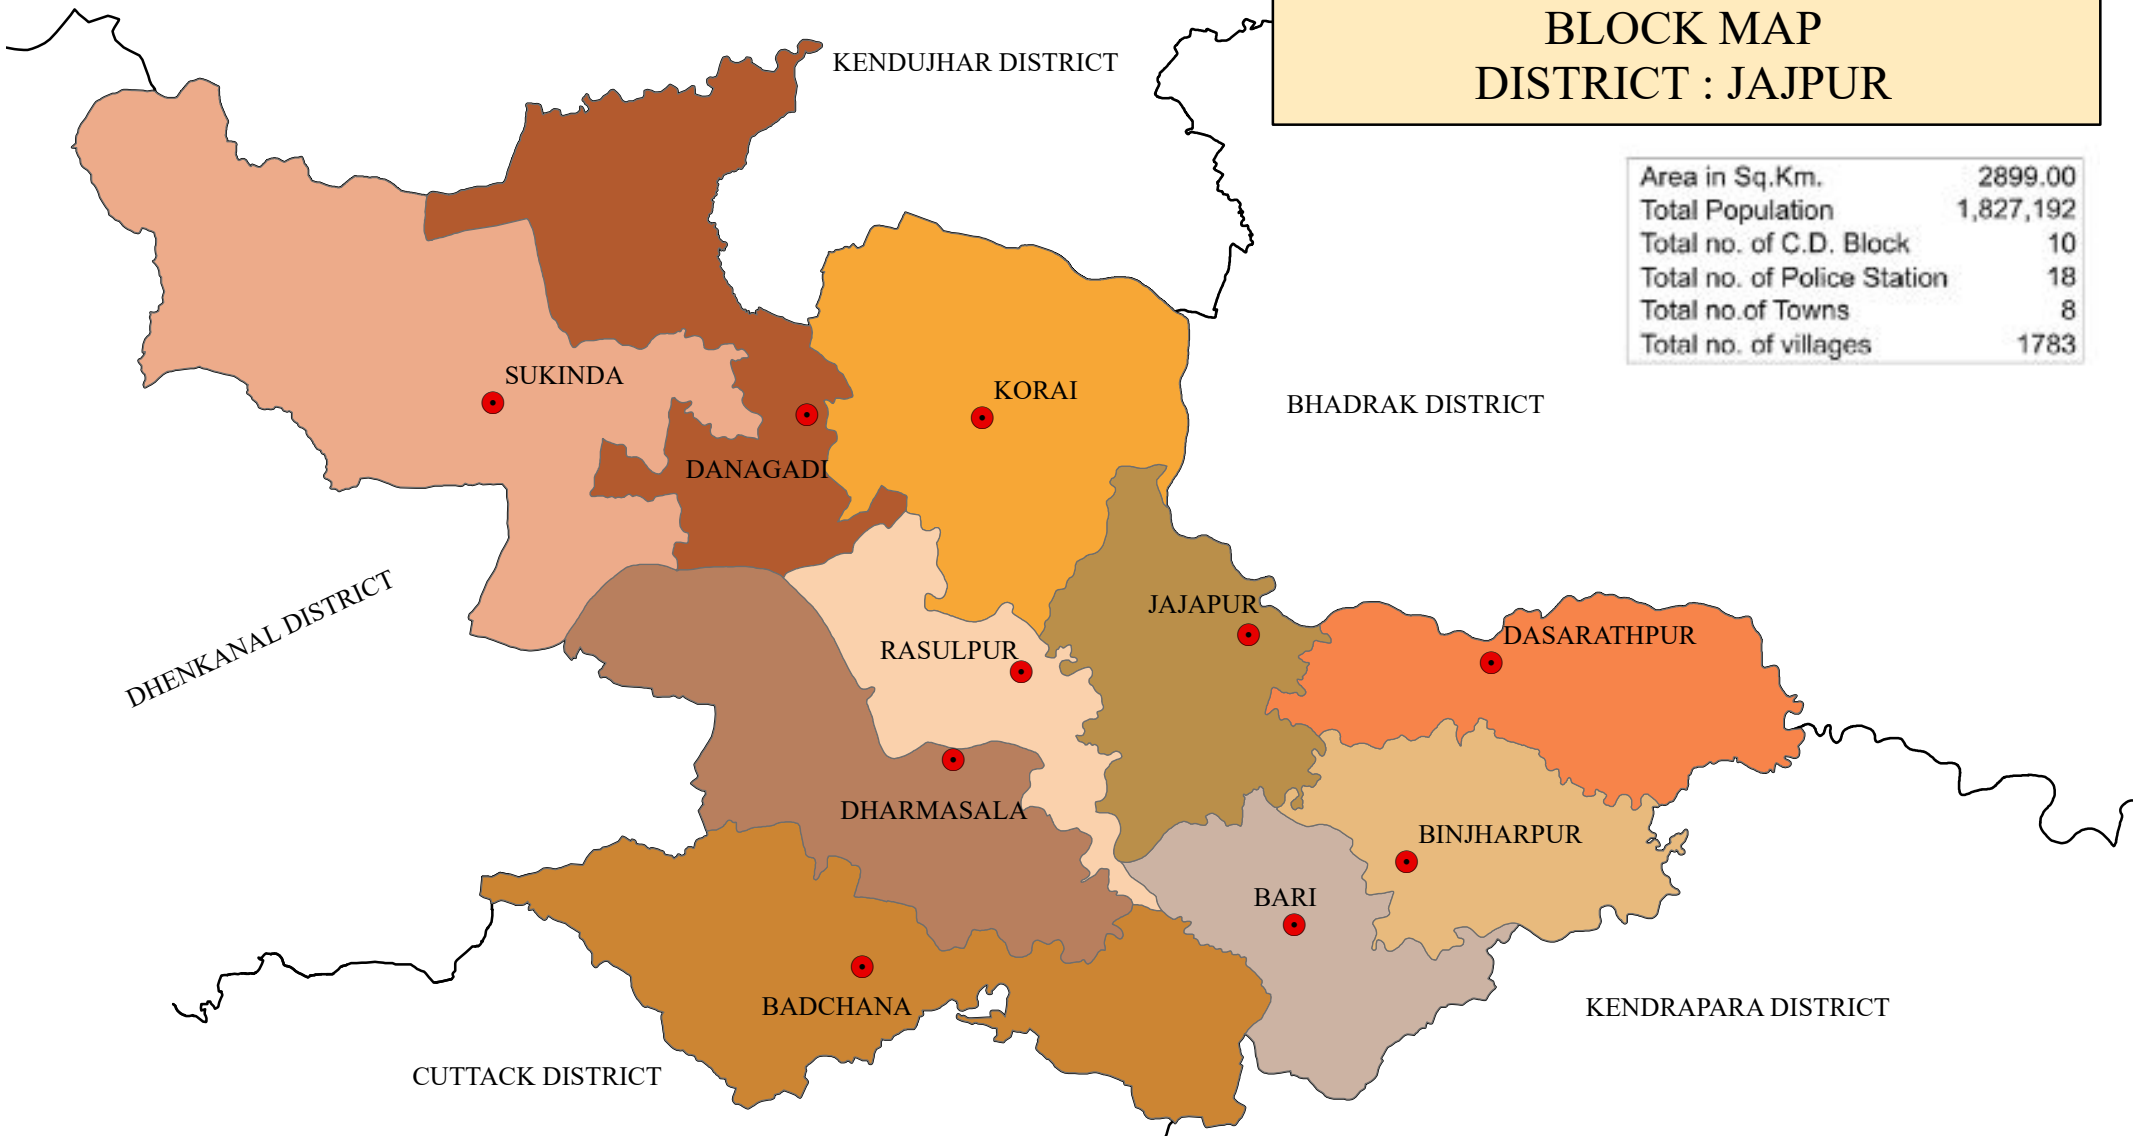

BLOCK MAP DISTRICT : JAJPUR

Area in Sq.Km.	2899.00
Total Population	1,827,192
Total no. of C.D. Block	10
Total no. of Police Station	18
Total no. of Towns	8
Total no. of villages	1783

LEGEND

-  DISTRICT BOUNDARY
-  BLOCK BOUNDARY
-  BLOCK HEAD QUARTER

0 1.5 3 6 9 12 Kilometers

NIC NATIONAL INFORMATICS CENTRE