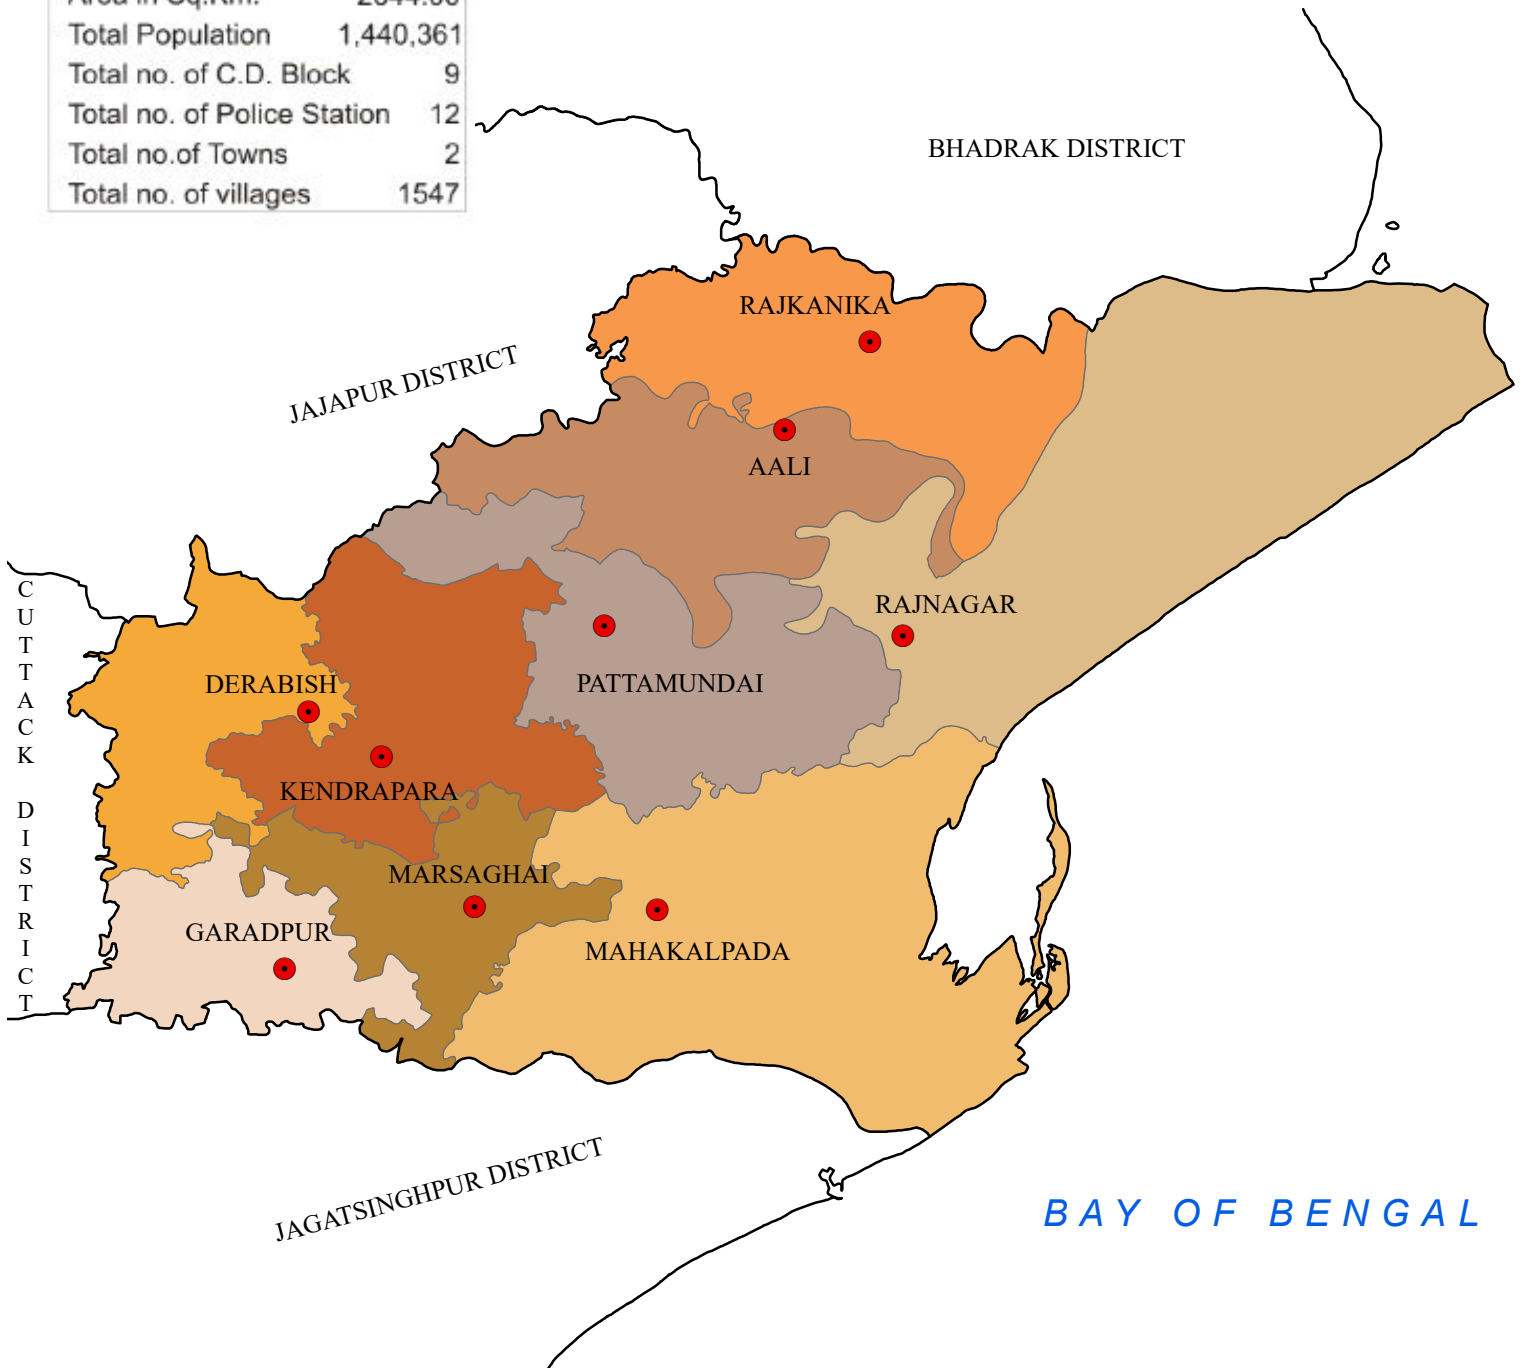

# BLOCK MAP

## DISTRICT : KENDRAPARA

|                             |           |
|-----------------------------|-----------|
| Area in Sq.Km.              | 2644.00   |
| Total Population            | 1,440,361 |
| Total no. of C.D. Block     | 9         |
| Total no. of Police Station | 12        |
| Total no. of Towns          | 2         |
| Total no. of villages       | 1547      |

### LEGEND

- DISTRICT BOUNDARY
- BLOCK BOUNDARY
- BLOCK HEAD QUARTER

0 1.5 3 6 9 12 Kilometers