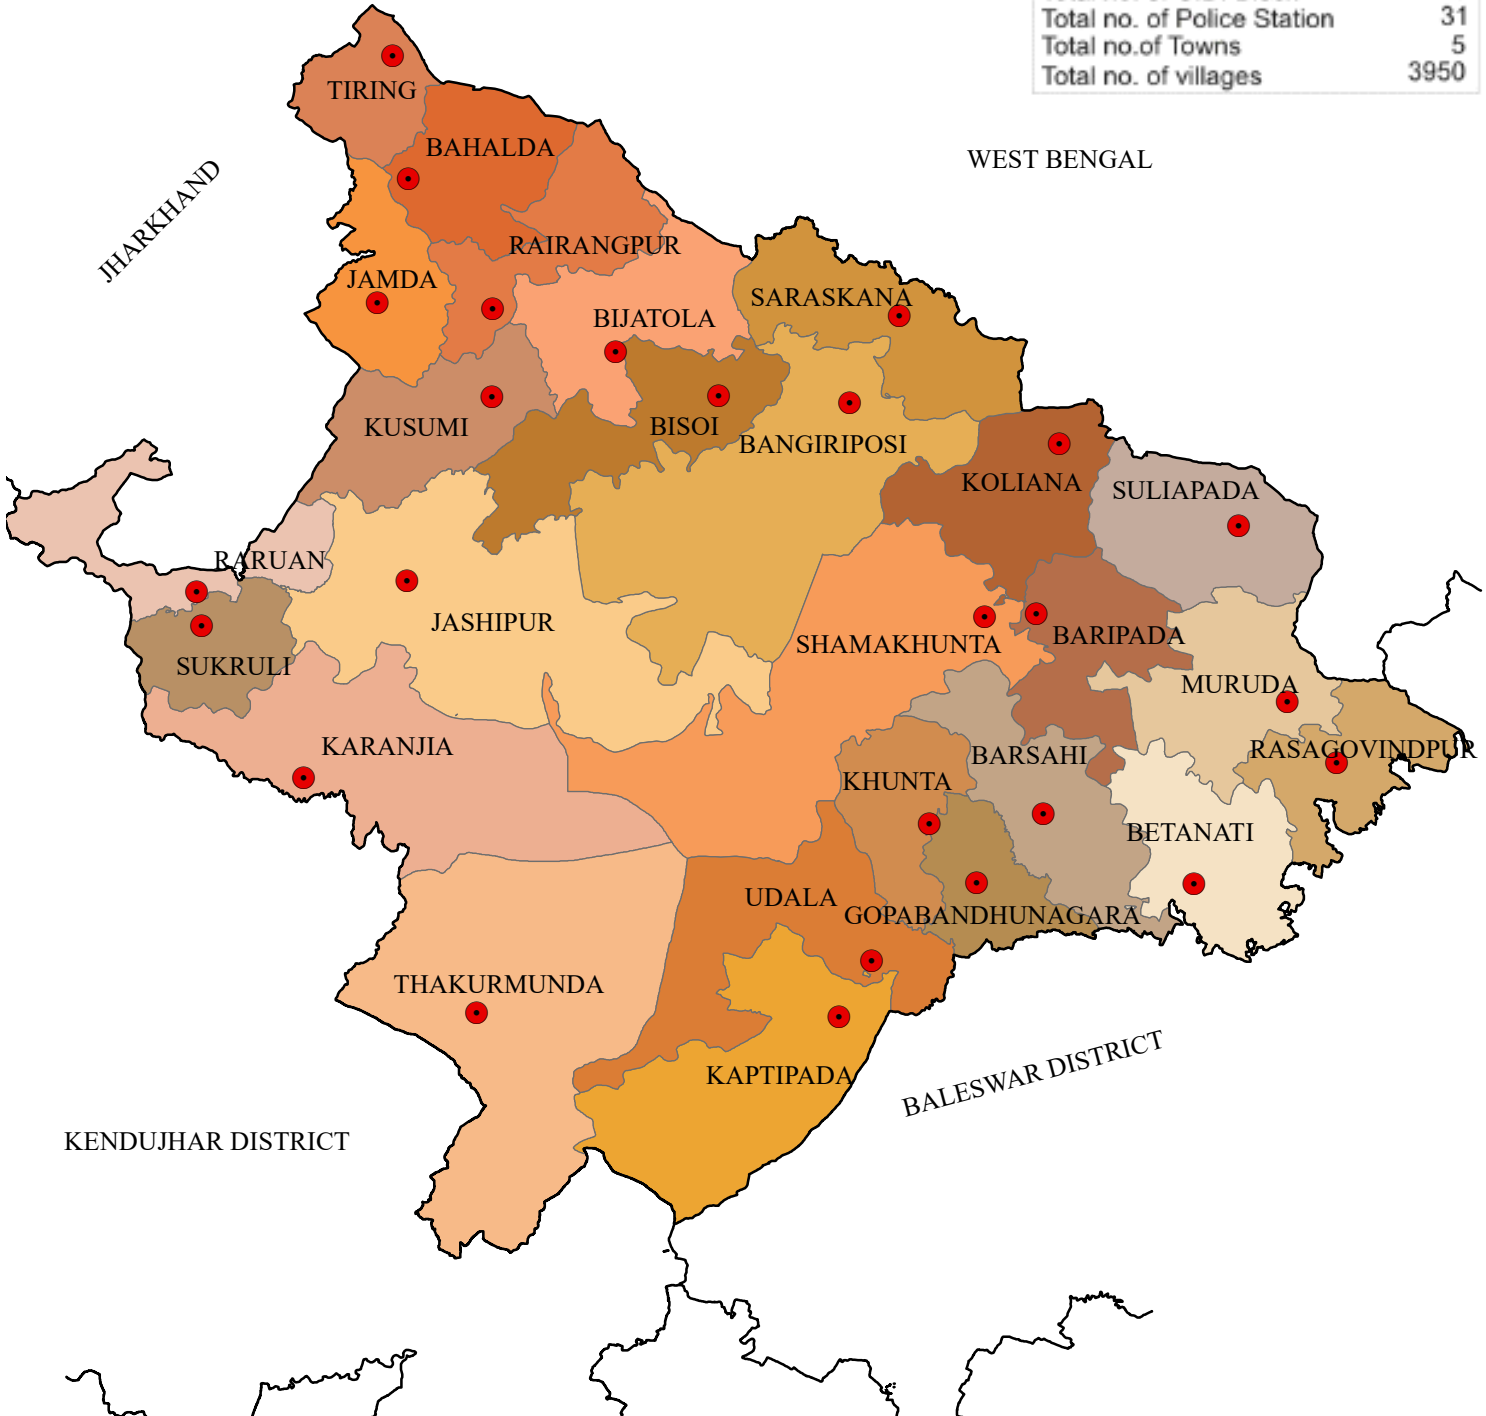

BLOCK MAP

DISTRICT : MAYURBHANJ

Area in Sq.Km.	10418.00
Total Population	2,519,738
Total no. of C.D. Block	26
Total no. of Police Station	31
Total no. of Towns	5
Total no. of villages	3950

LEGEND

- DISTRICT BOUNDARY
- BLOCK BOUNDARY
- BLOCK HEAD QUARTER