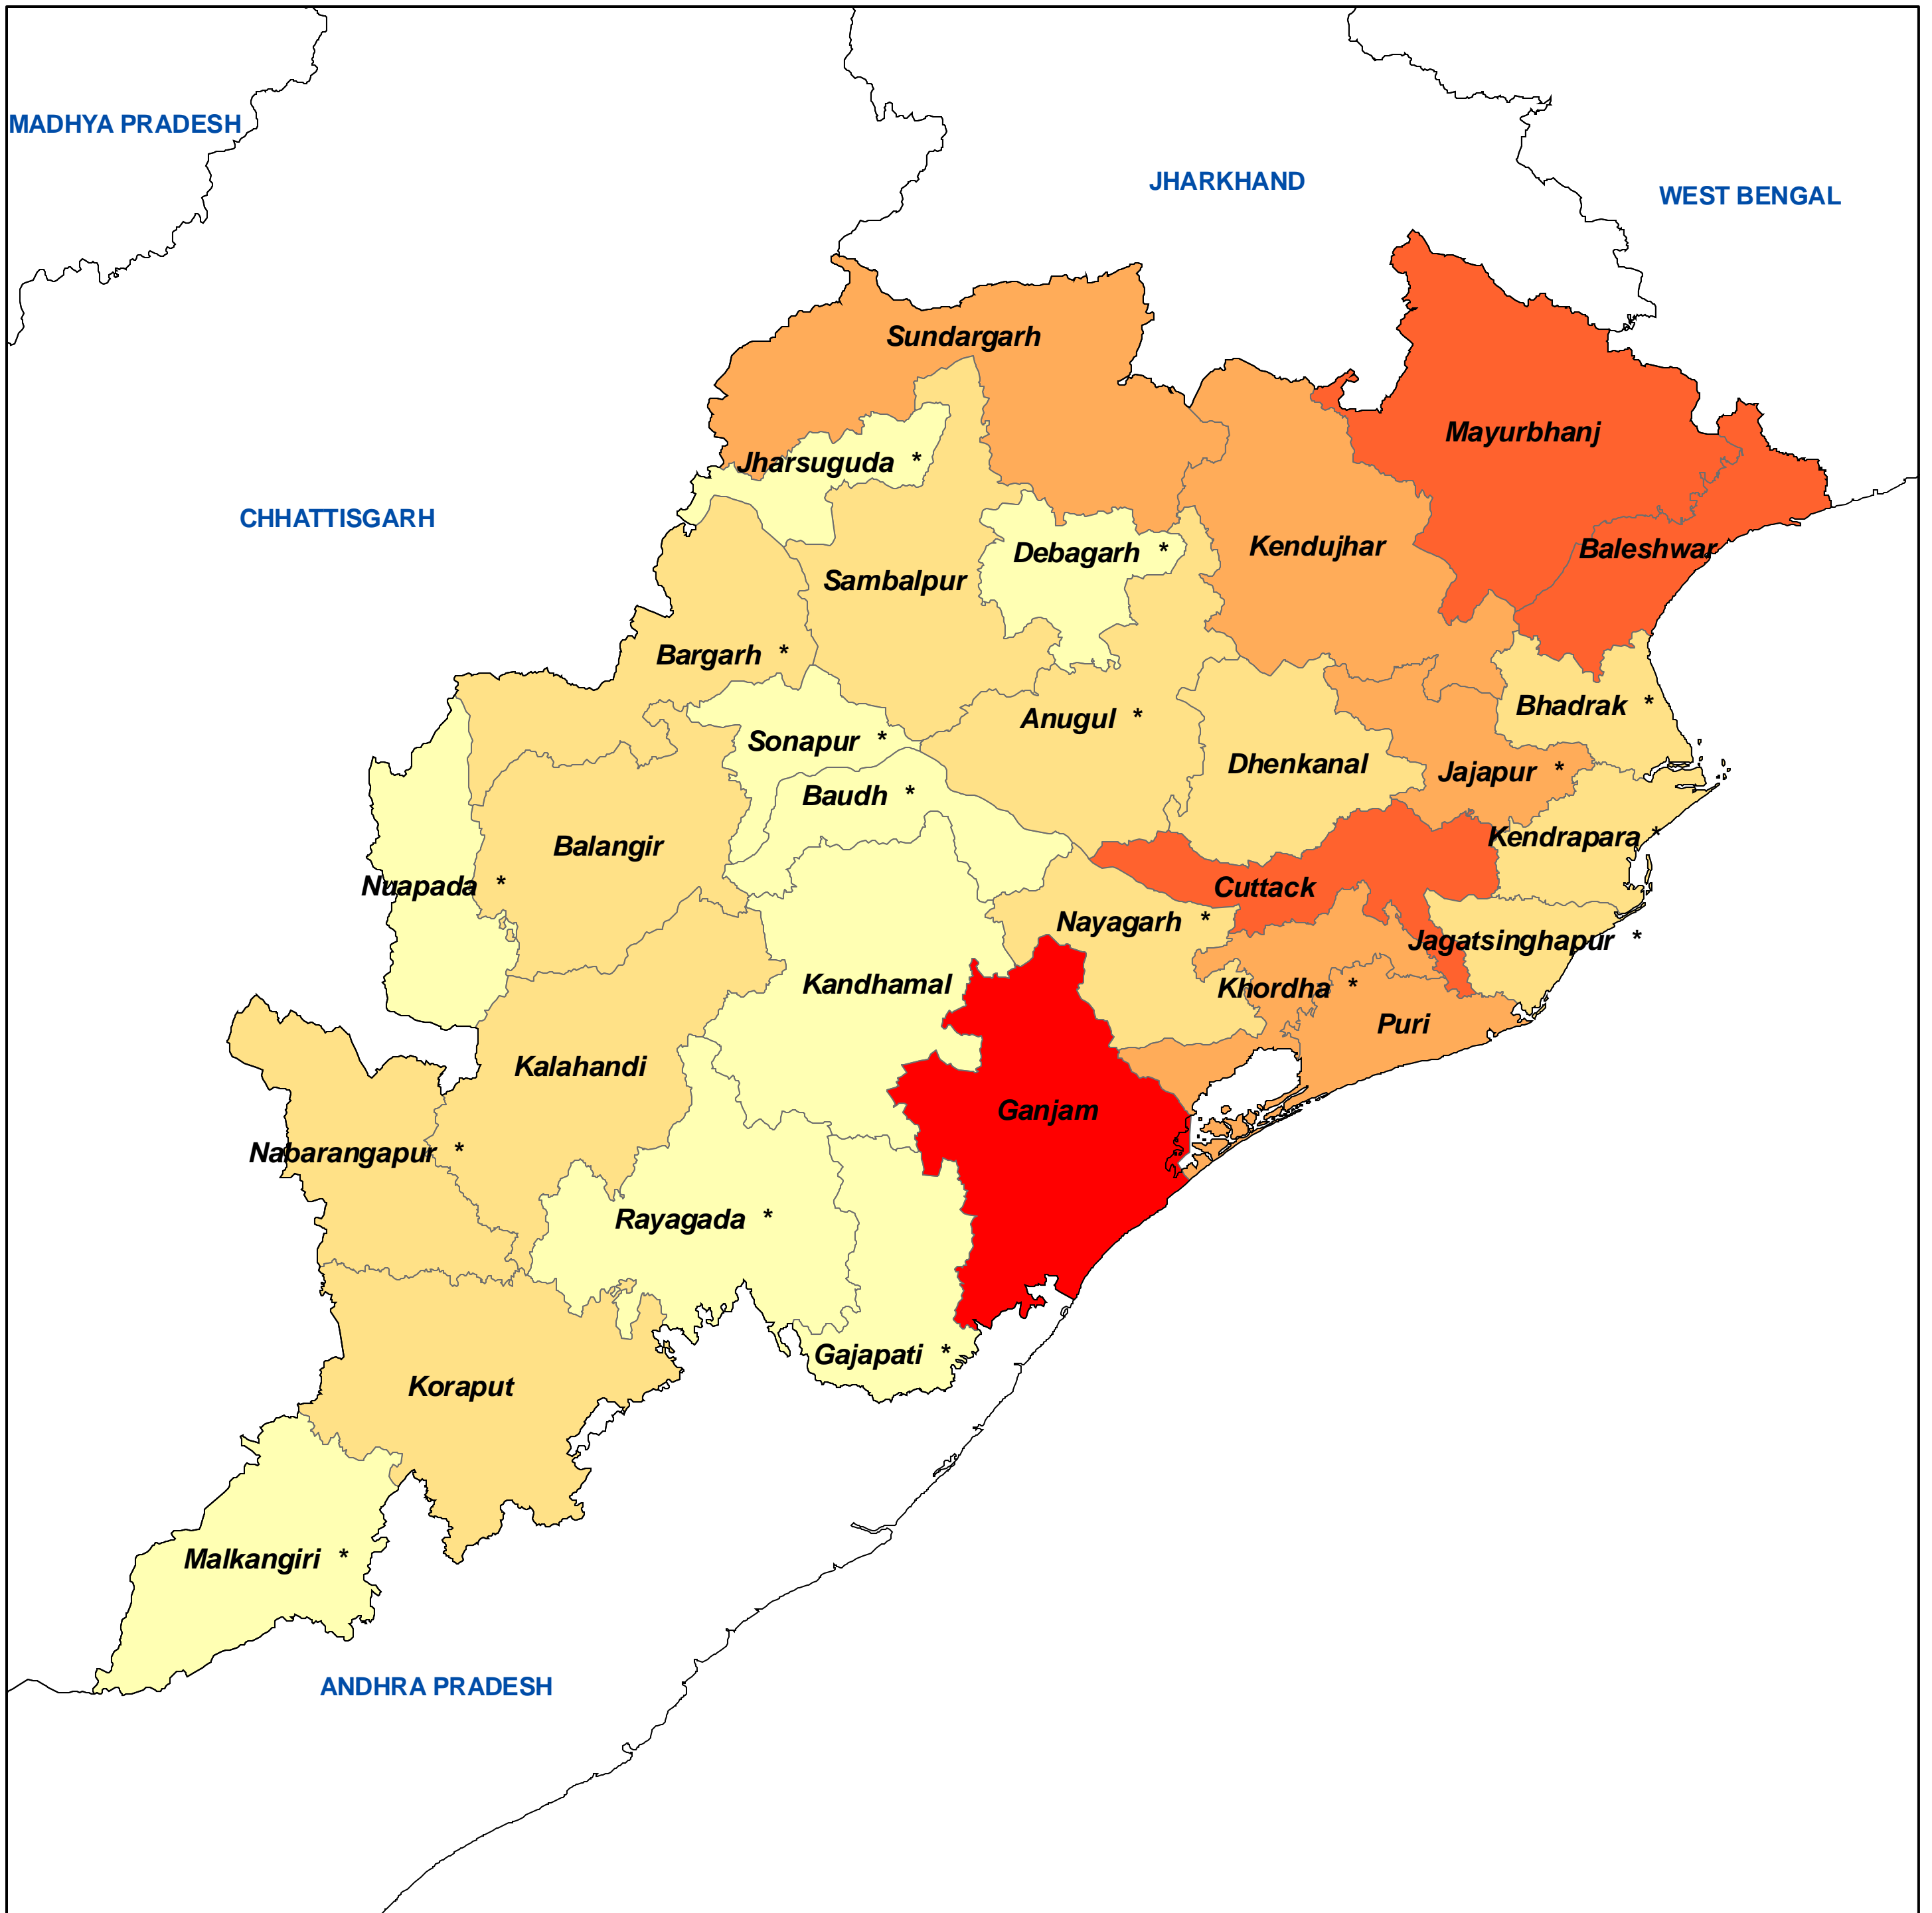

STATE ATLAS - ORISSA

Total Population(in numbers)

- 274108-851413
- 851413-1428719
- 1428719-2006024
- 2006024-2583330
- 2583330-3160635

INDEX MAP

Total Population(in numbers)
Map

2

0 25 50 100 150 200 km

Source : SOI,Census 2001
Maps Composed by NIC