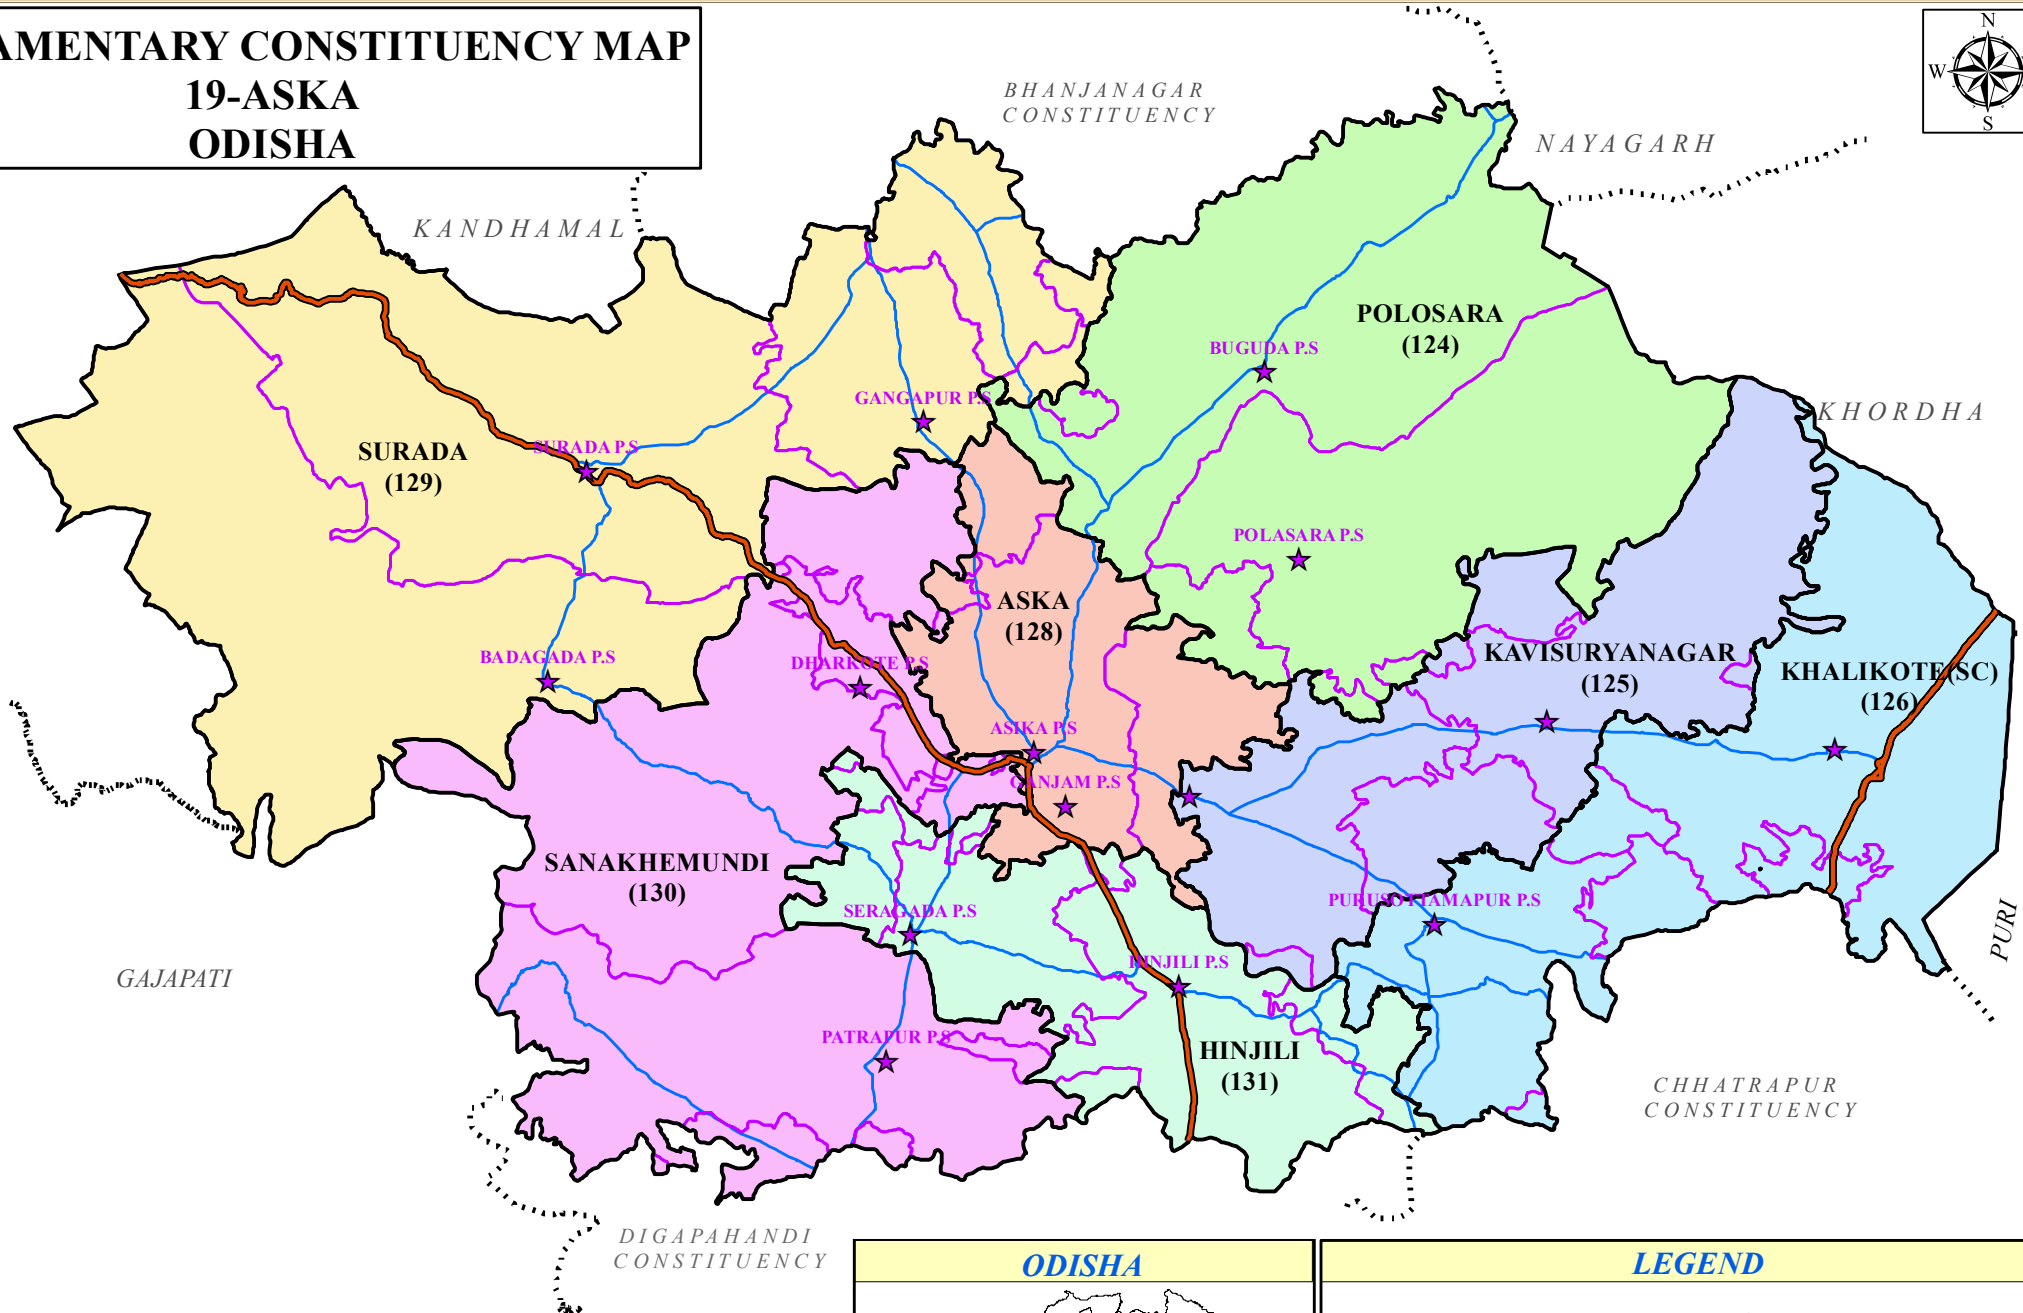

PARLIAMENTARY CONSTITUENCY MAP

19-ASKA

ODISHA

| ODISHA | | LEGEND | |
|--------|-------------|--------|------------------|
| | AC BOUNDARY | | PS HEADQUARTERS |
| | PS BOUNDARY | | NATIONAL HIGHWAY |
| | | | STATE HIGHWAY |