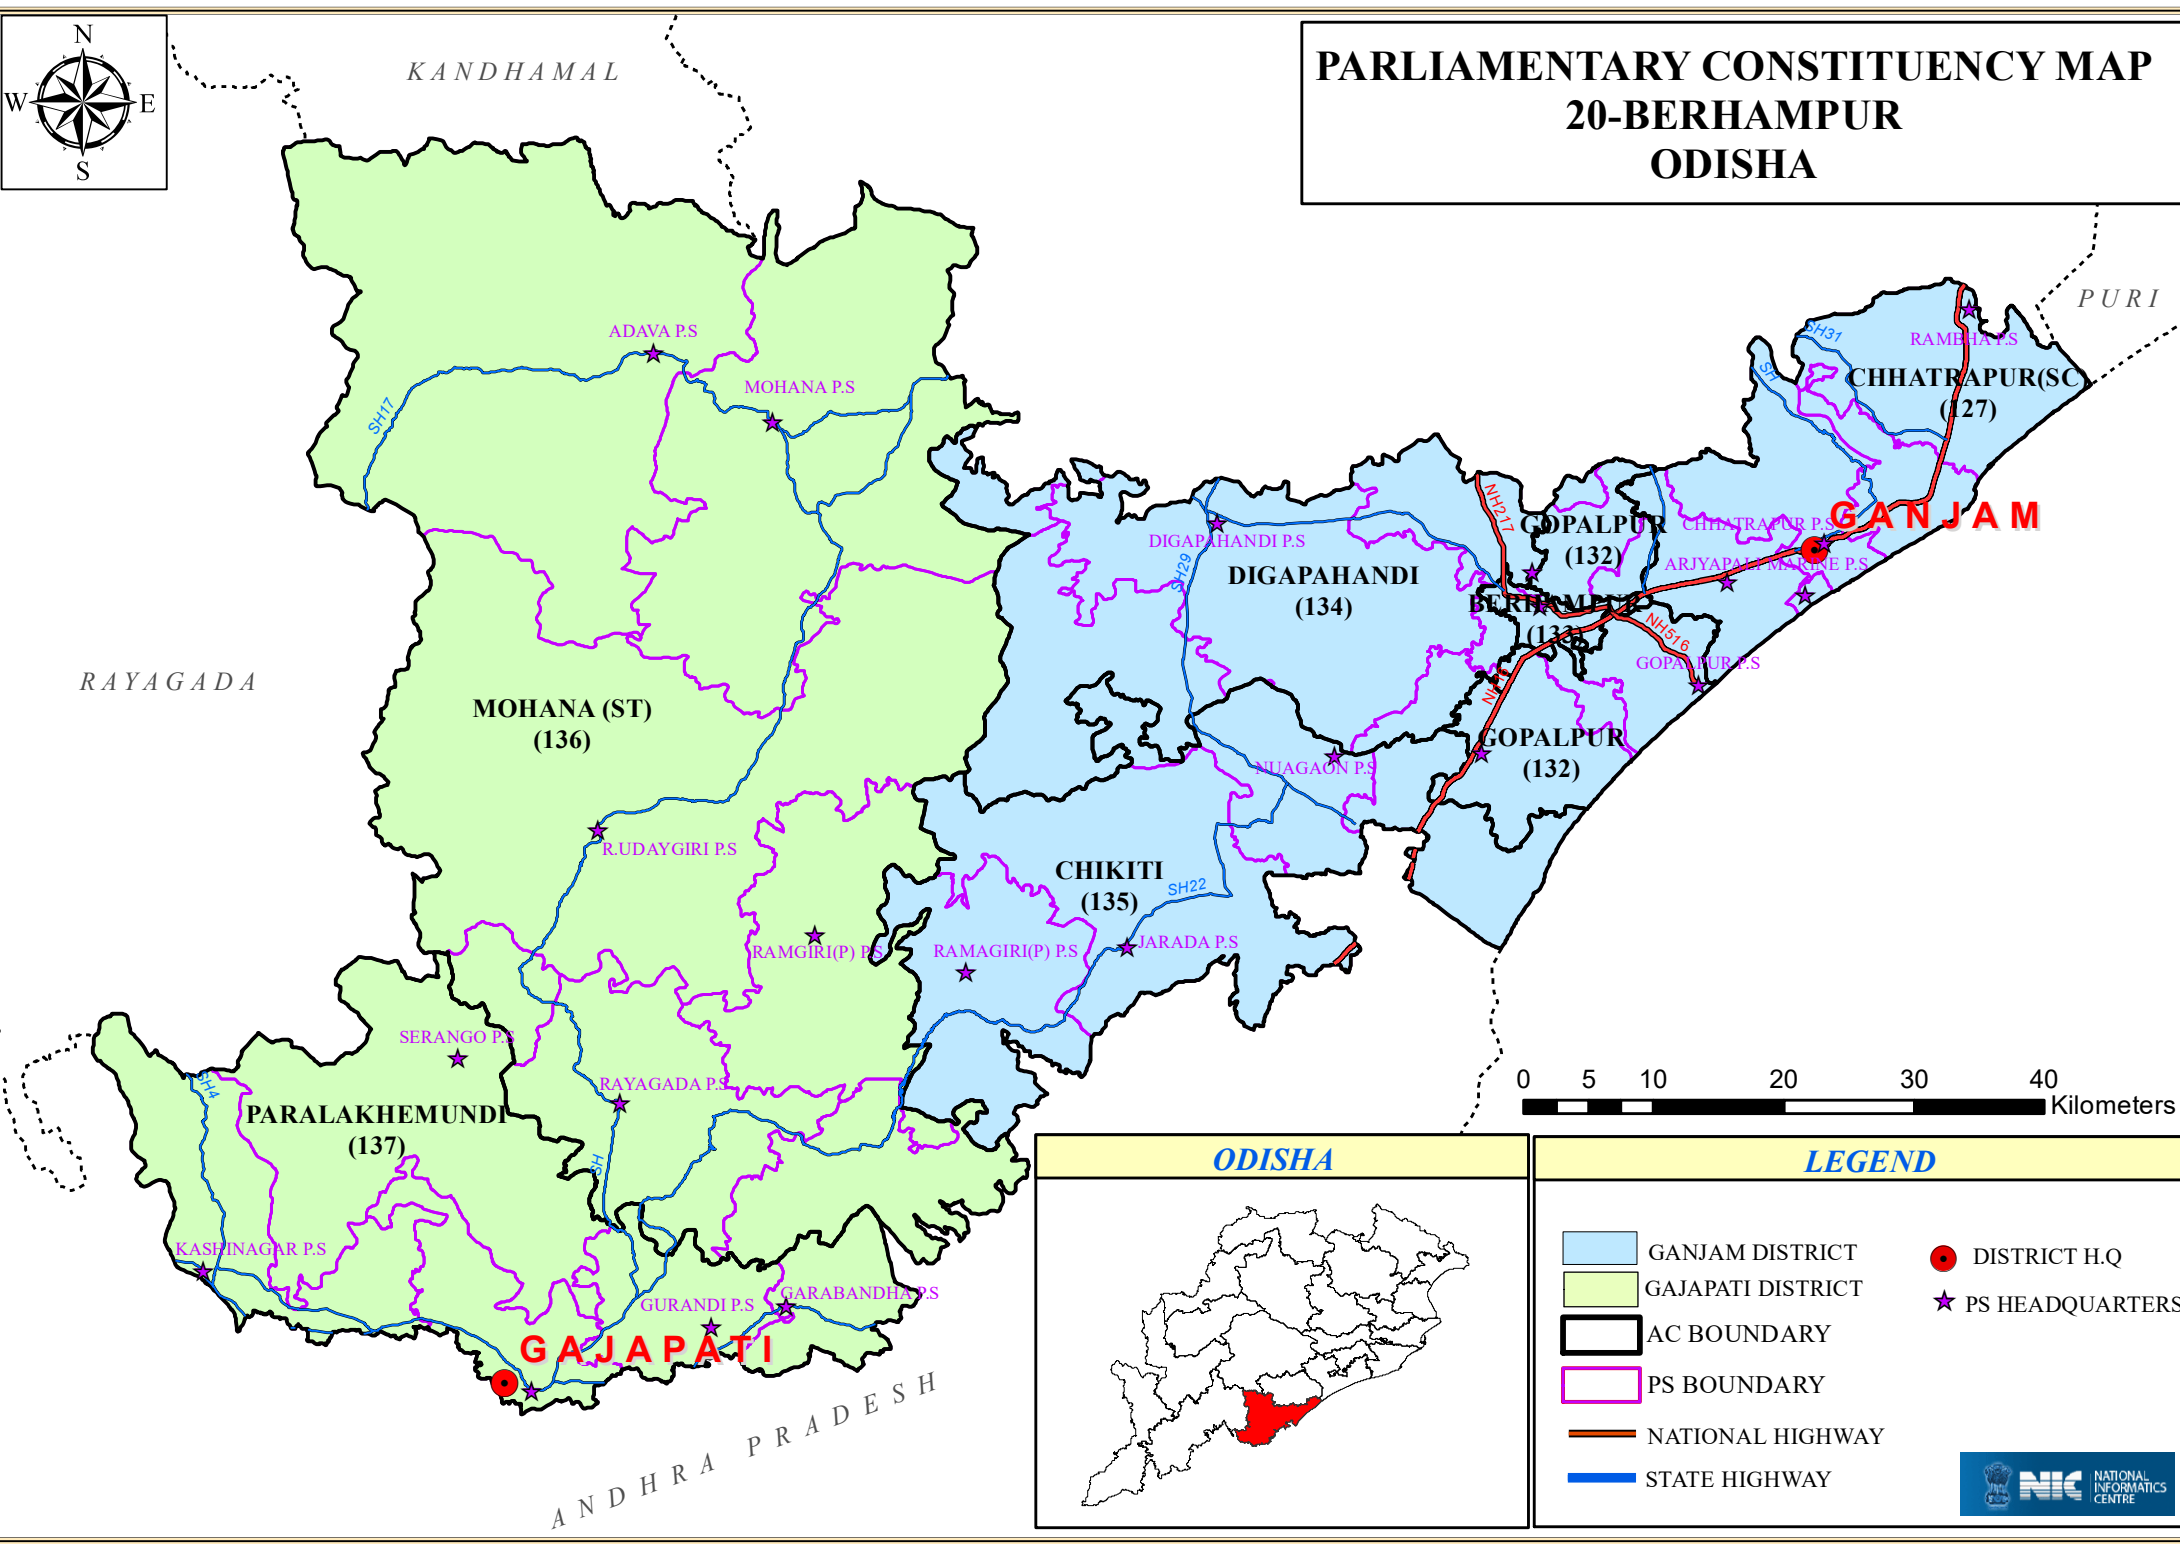

PARLIAMENTARY CONSTITUENCY MAP 20-BERHAMPUR ODISHA

ODISHA		LEGEND	
	GANJAM DISTRICT		DISTRICT H.Q.
	GAJAPATI DISTRICT		PS HEADQUARTERS
	AC BOUNDARY		
	PS BOUNDARY		
	NATIONAL HIGHWAY		
	STATE HIGHWAY		