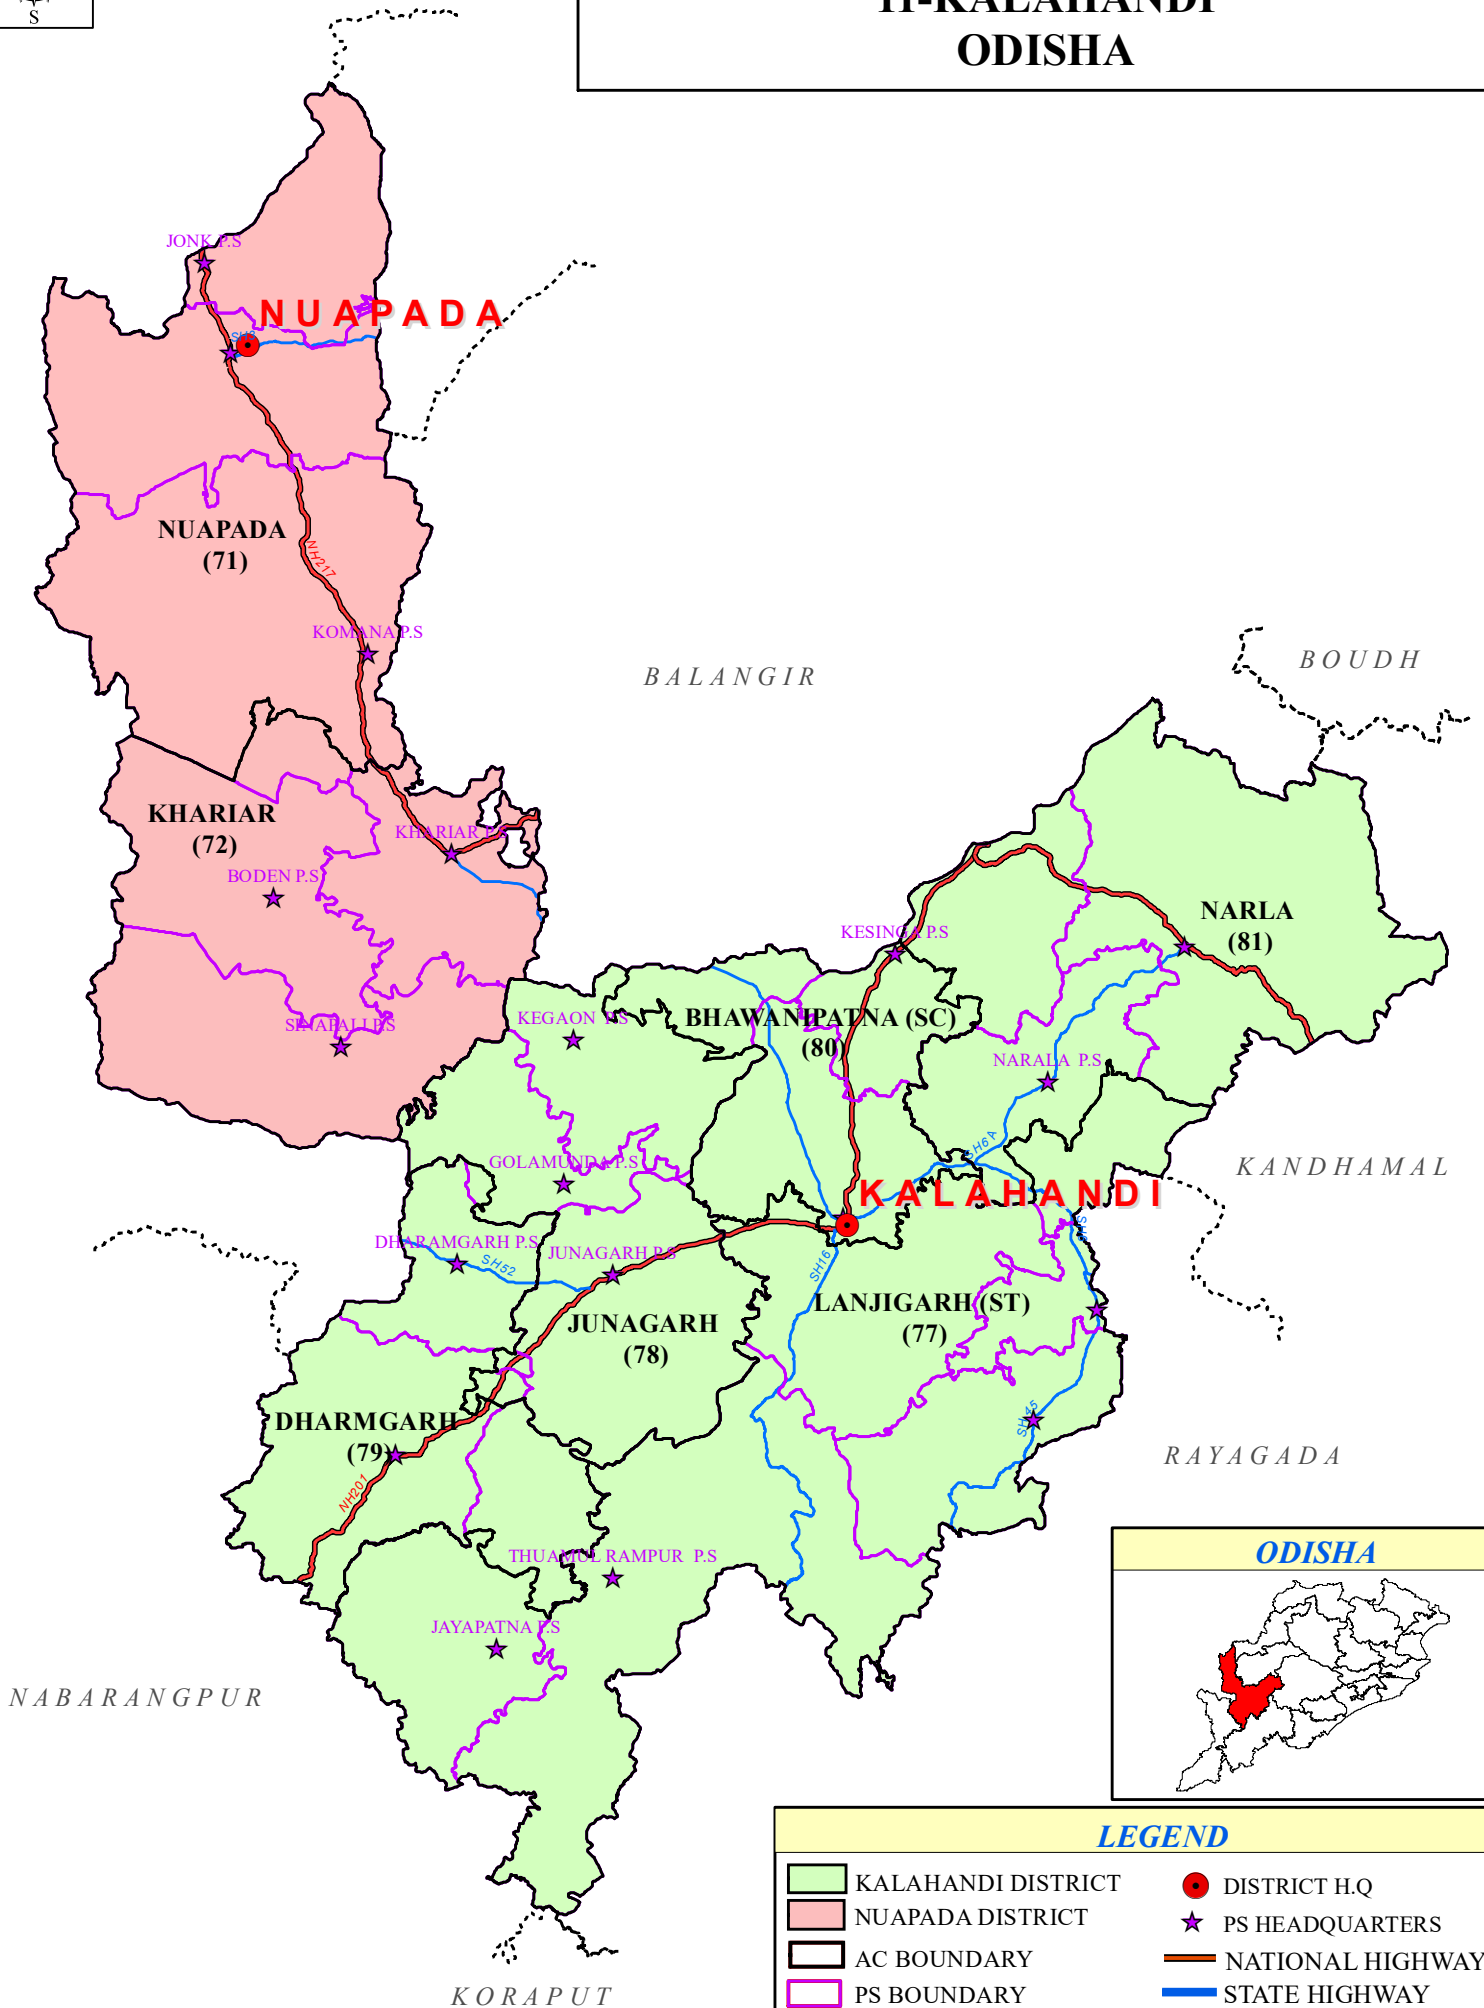

# PARLIAMENTARY CONSTITUENCY MAP 11-KALAHANDI ODISHA

0 5 10 20 30 40 Kilometers