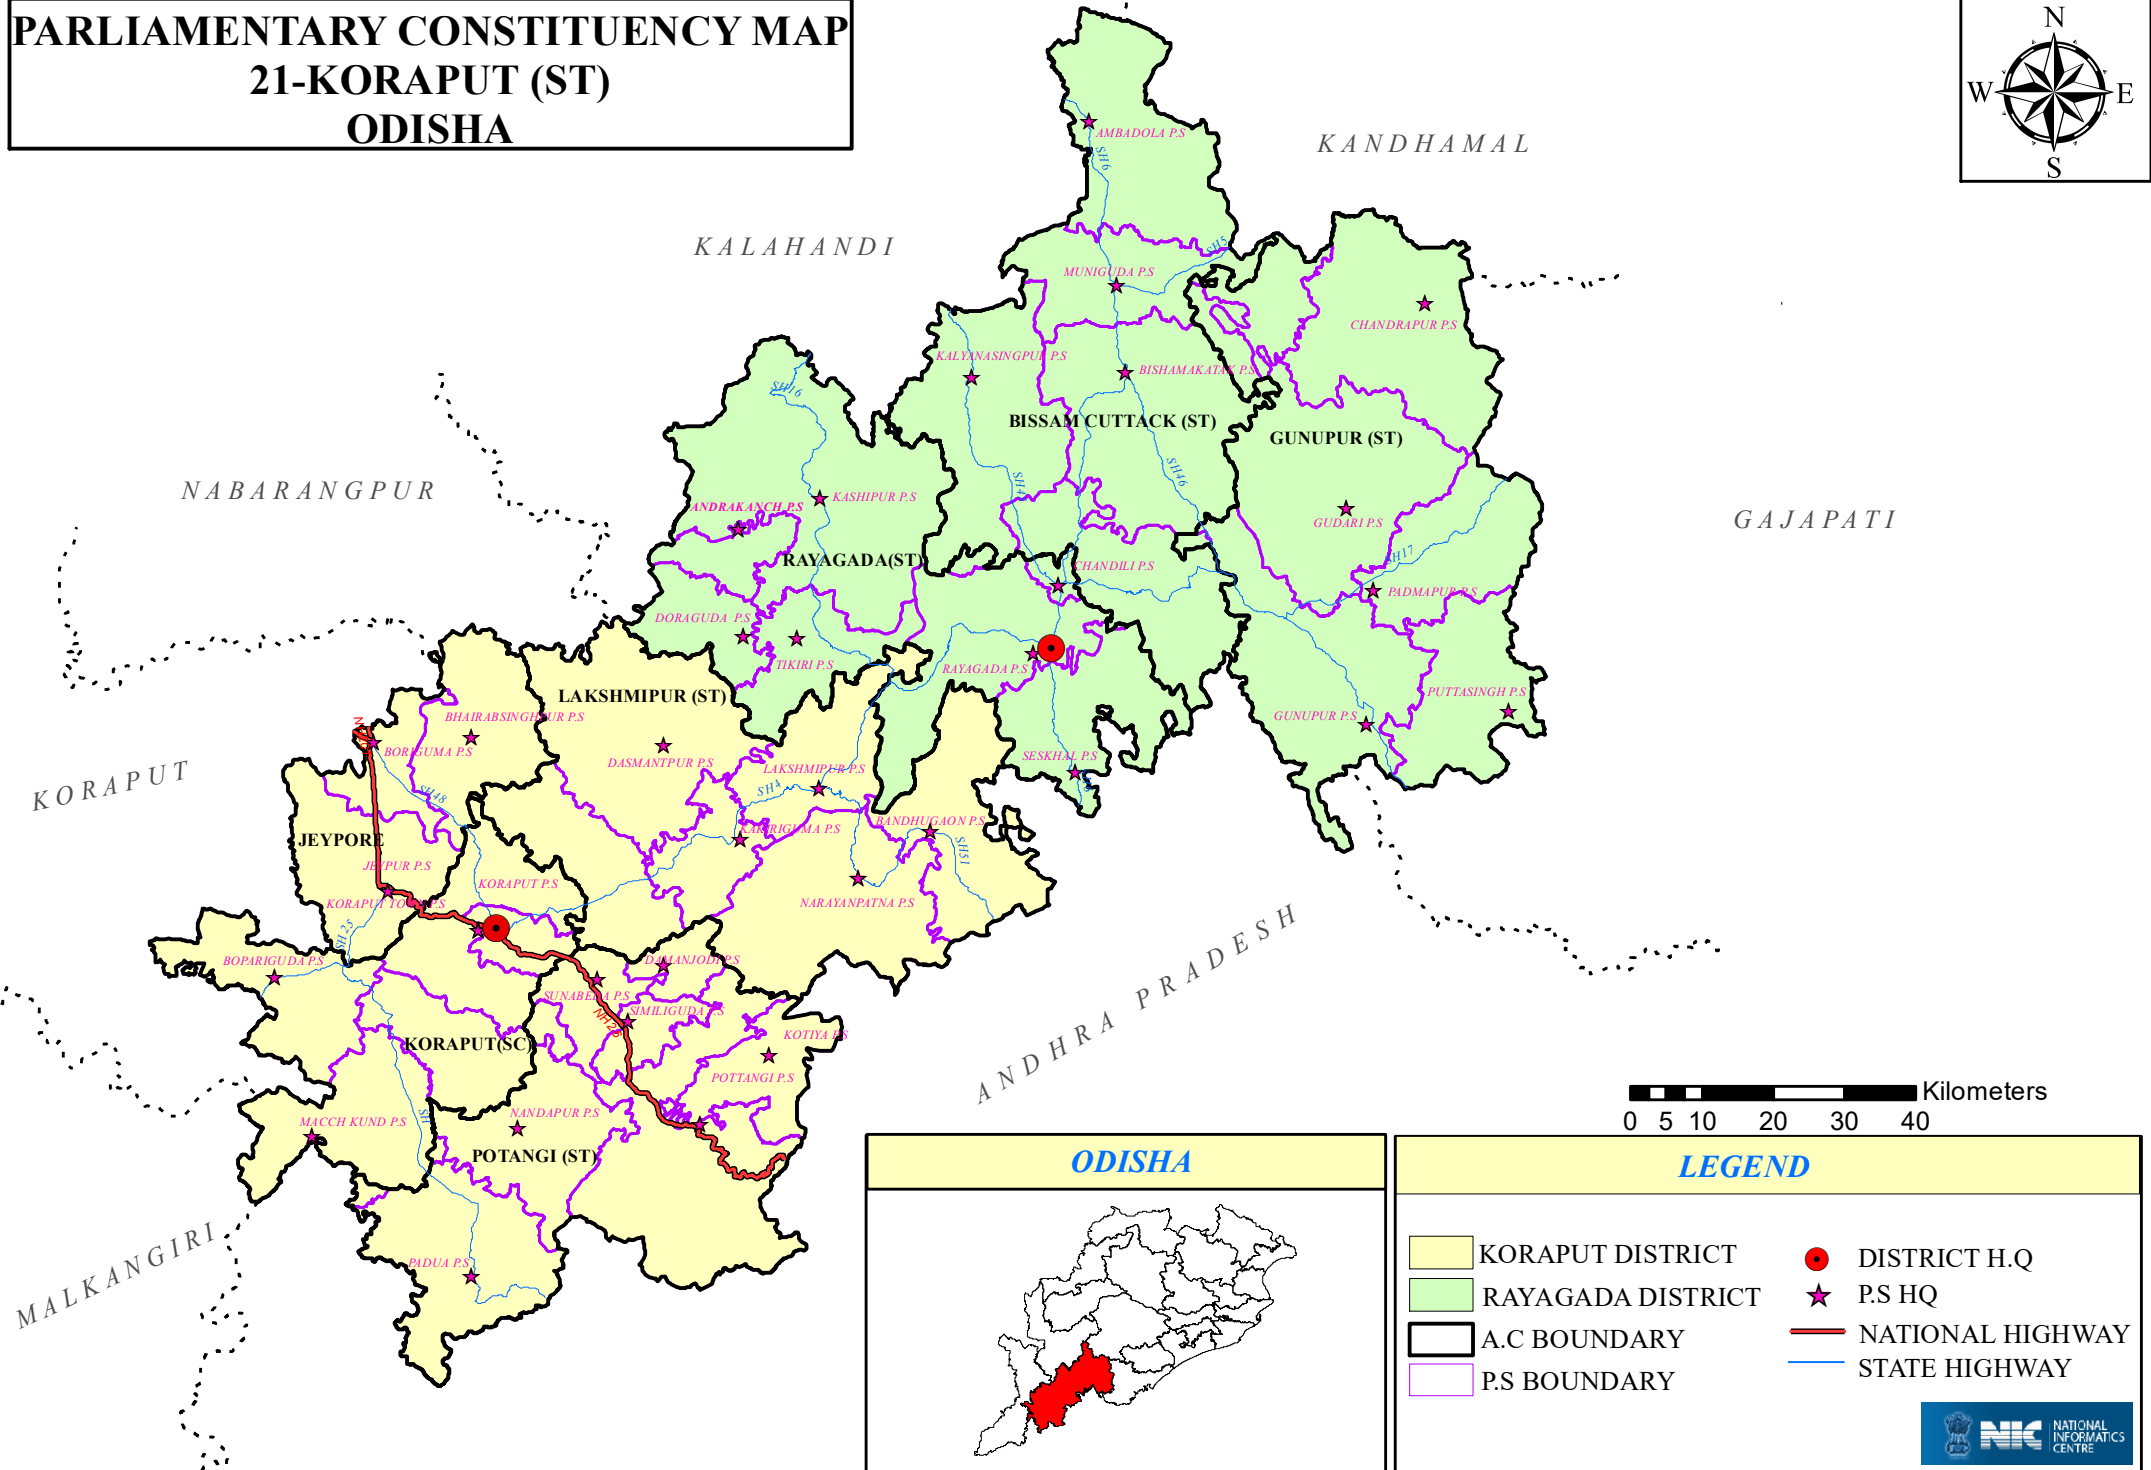

**PARLIAMENTARY CONSTITUENCY MAP
21-KORAPUT (ST)
ODISHA**

ODISHA

LEGEND

KORAPUT DISTRICT	DISTRICT H.Q.
RAYAGADA DISTRICT	P.S HQ
A.C BOUNDARY	NATIONAL HIGHWAY
P.S BOUNDARY	STATE HIGHWAY

NATIONAL INFORMATICS CENTRE