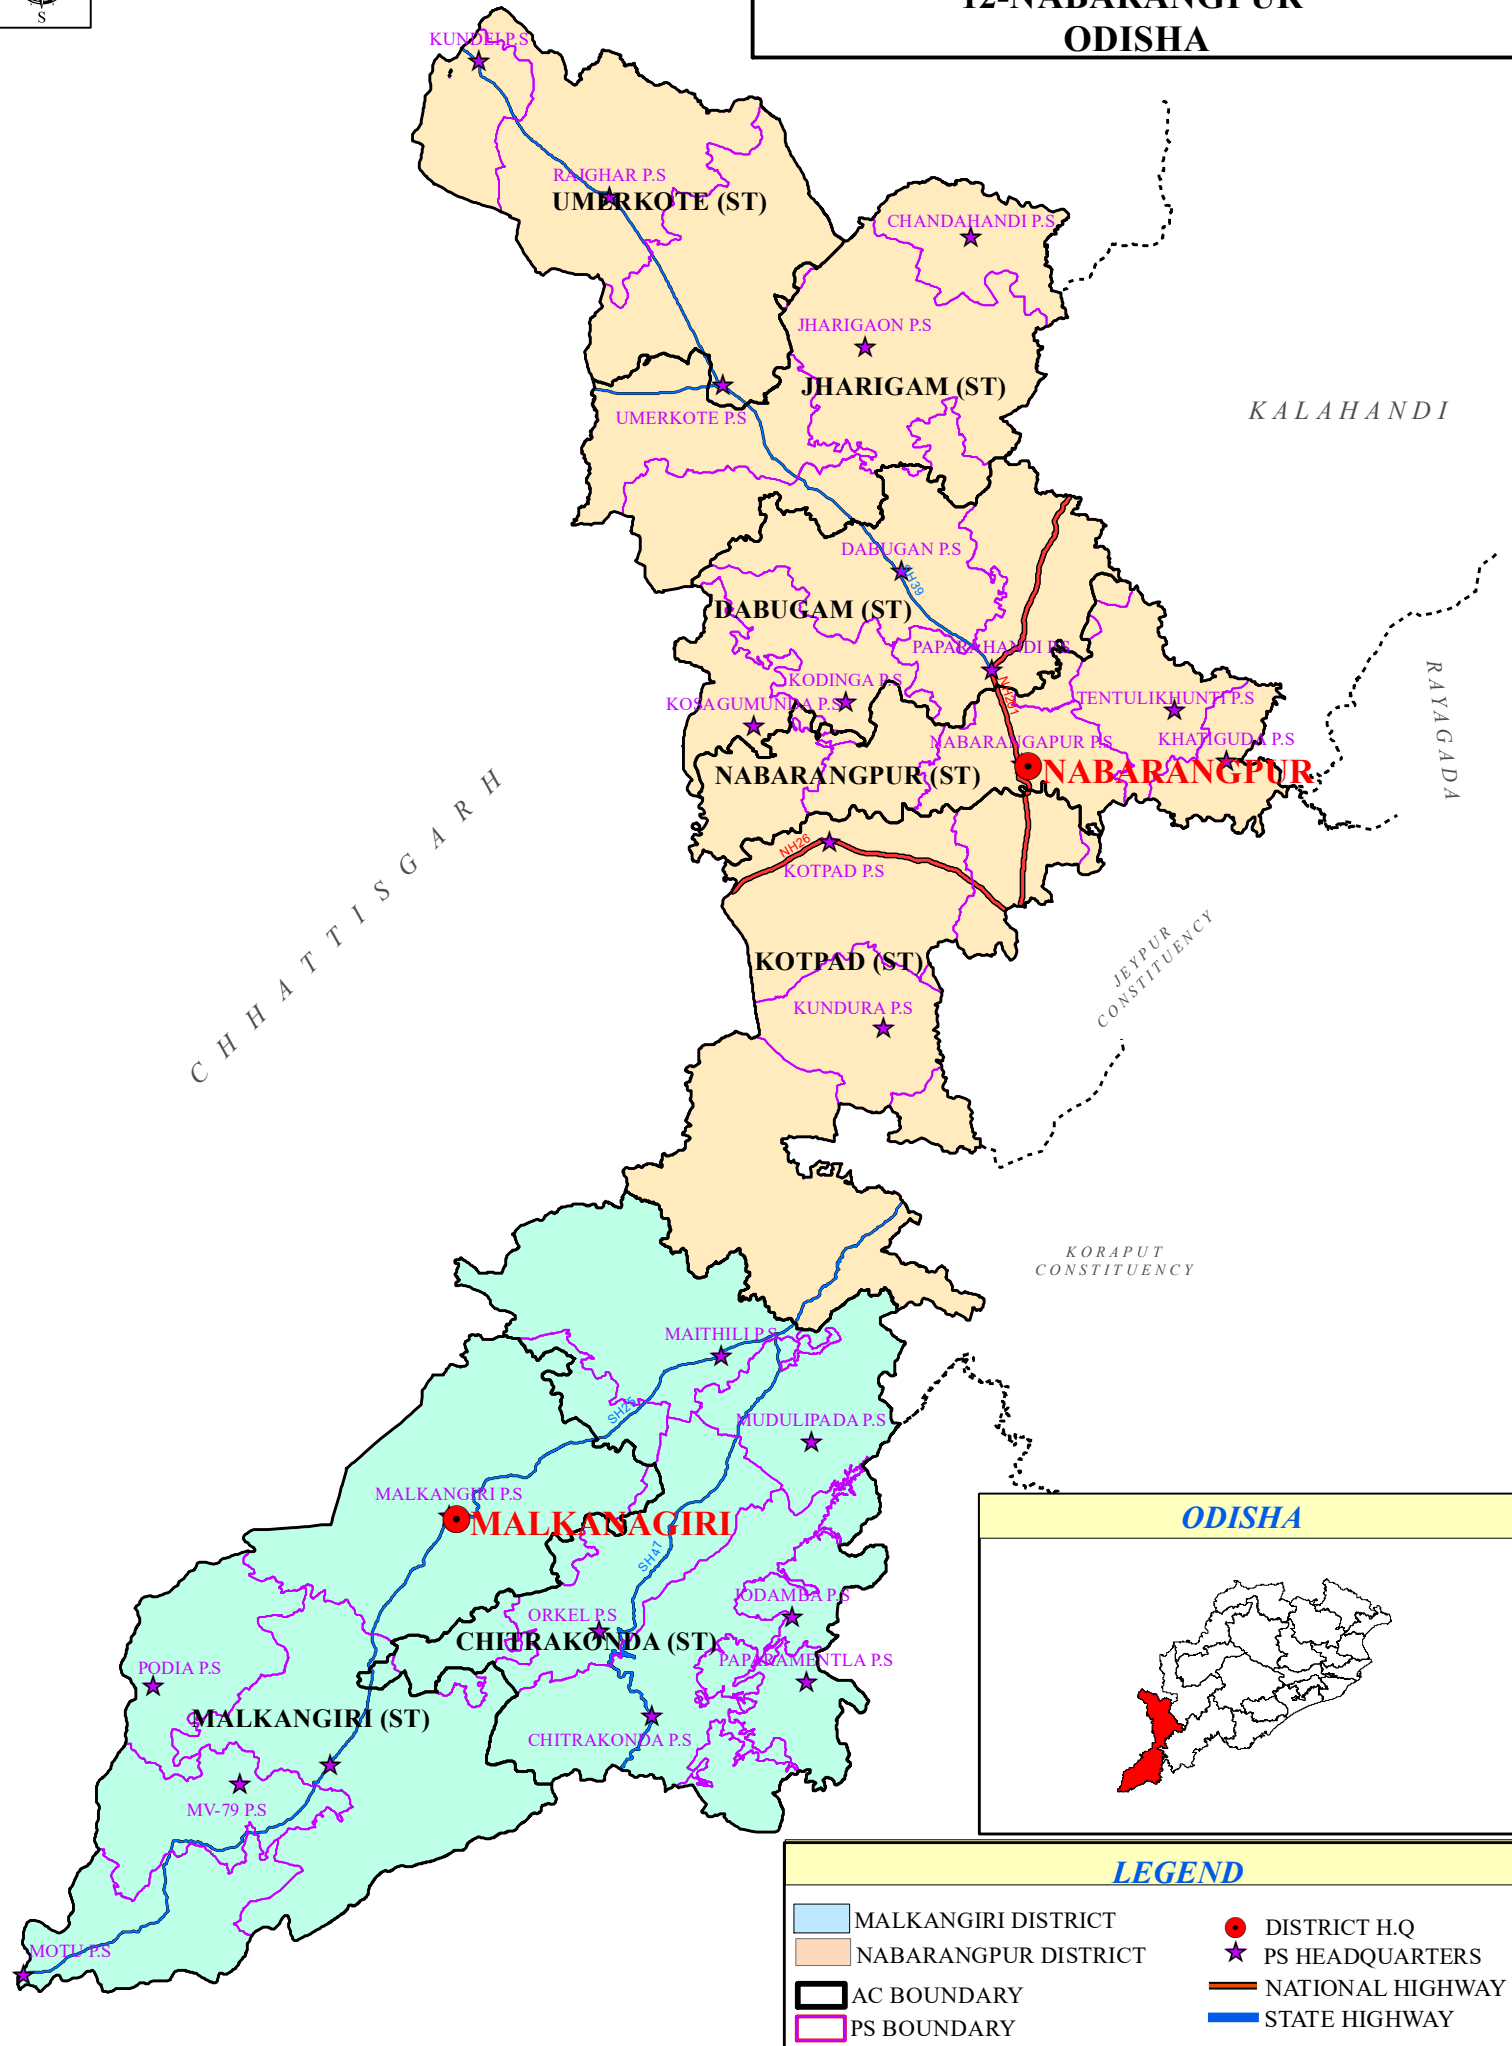

PARLIAMENTARY CONSTITUENCY MAP 12-NABARANGPUR ODISHA

LEGEND

MALKANGIRI DISTRICT	DISTRICT H.Q.
NABARANGPUR DISTRICT	PS HEADQUARTERS
AC BOUNDARY	NATIONAL HIGHWAY
PS BOUNDARY	STATE HIGHWAY