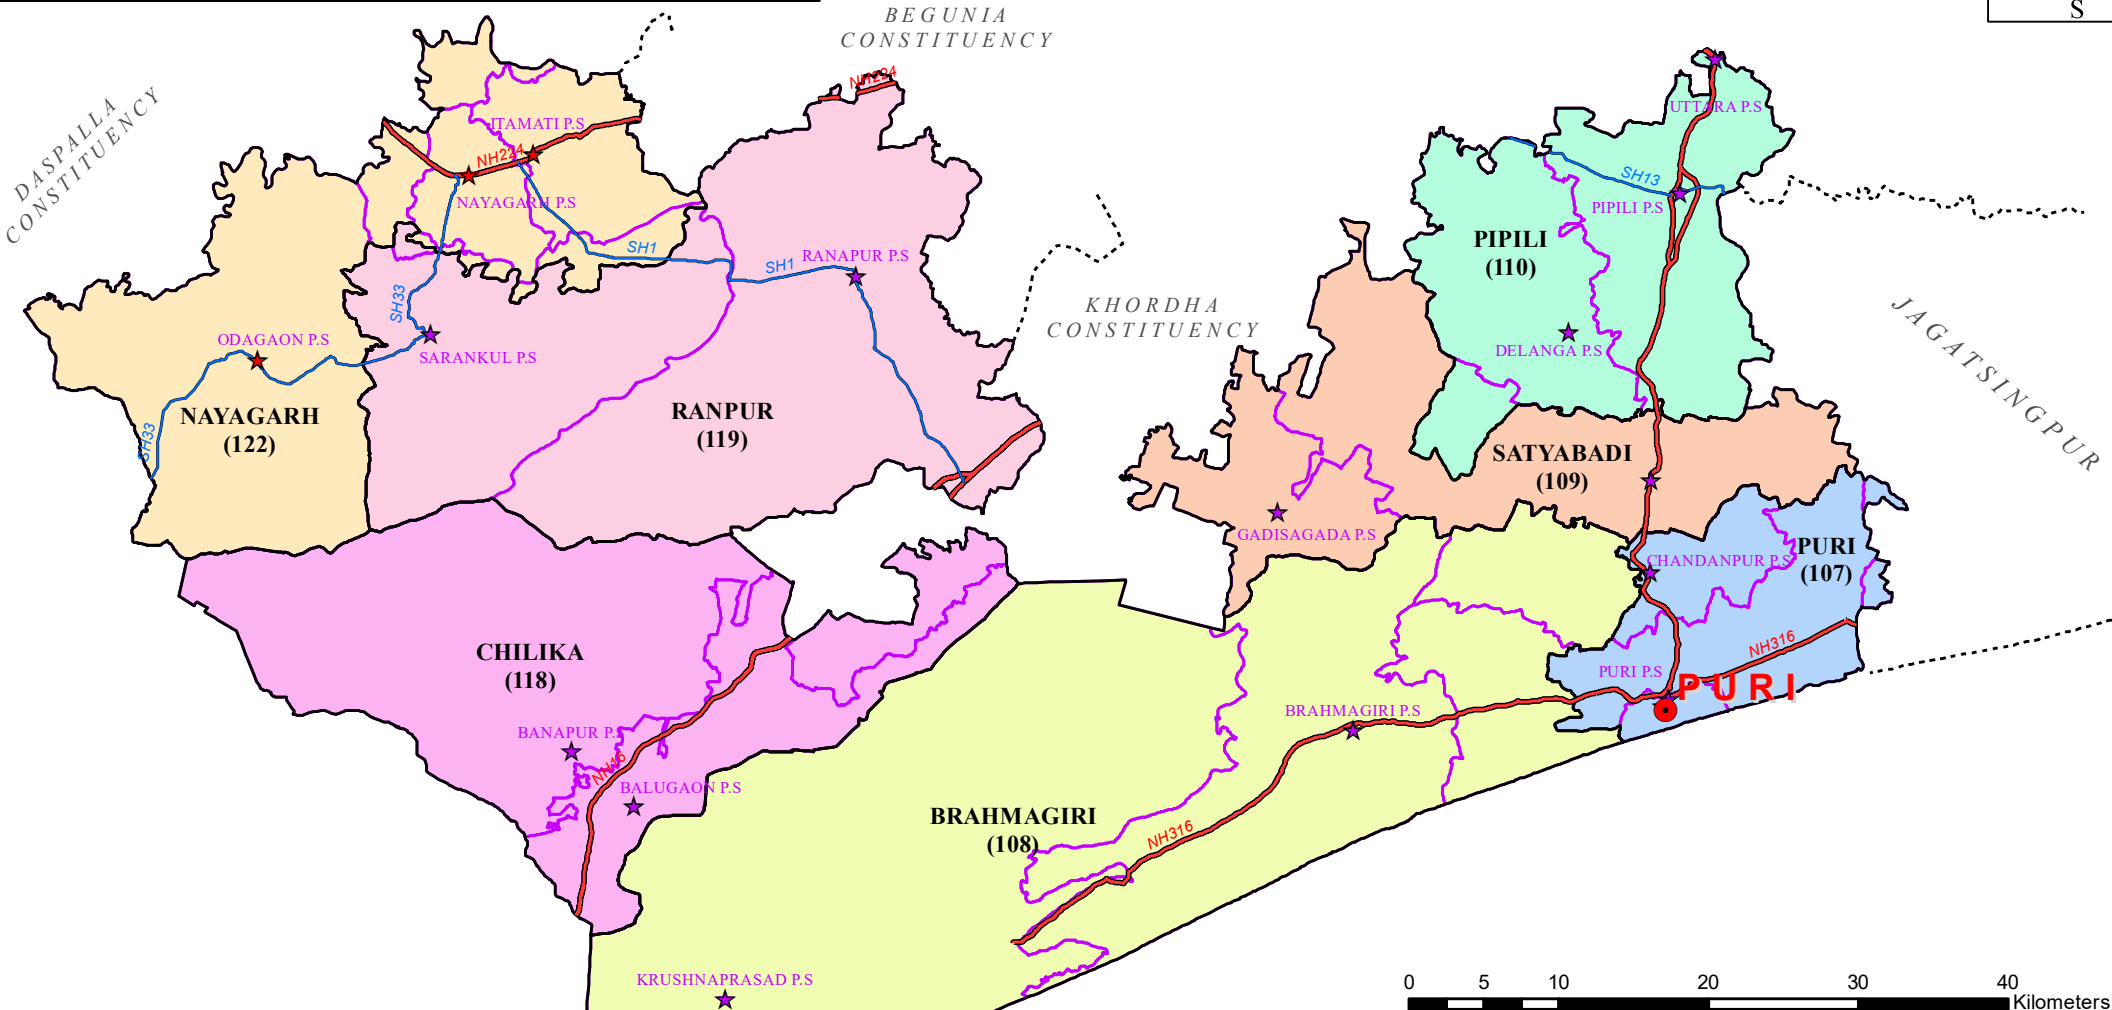

PARLIAMENTARY CONSTITUENCY MAP

17-PURI ODISHA

ODISHA		LEGEND	
	AC BOUNDARY		DISTRICT H.Q
	PS BOUNDARY		PS HEADQUARTERS
	NATIONAL HIGHWAY		
	STATE HIGHWAY		