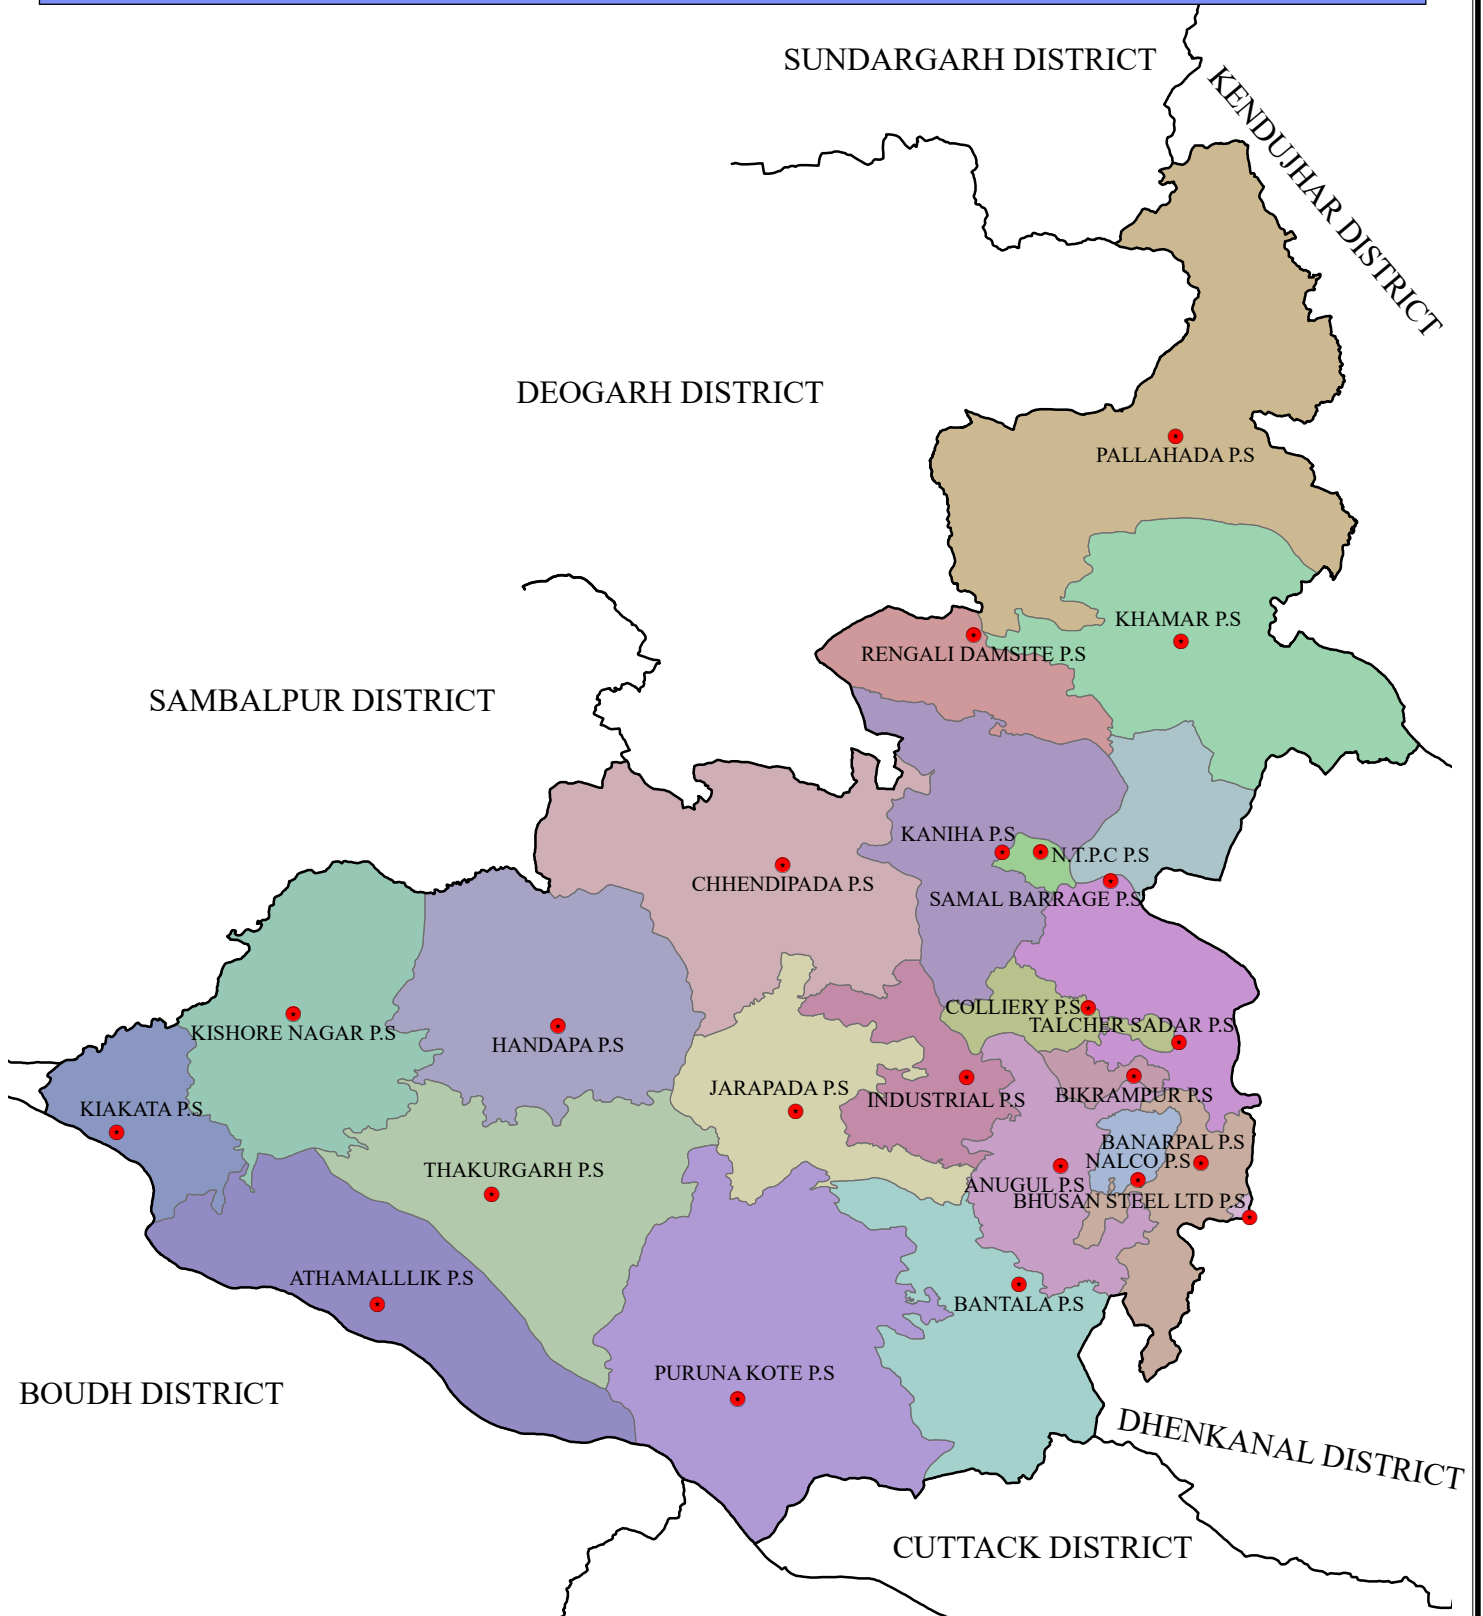

POLICE STATION MAP DISTRICT: ANUGUL

LEGEND

- DISTRICT BOUNDARY
- POLICE STATION BOUNDARY
- POLICE STATION HEAD QUARTER

0 75 150 300 Kilometers

NIC NATIONAL INFORMATICS CENTRE