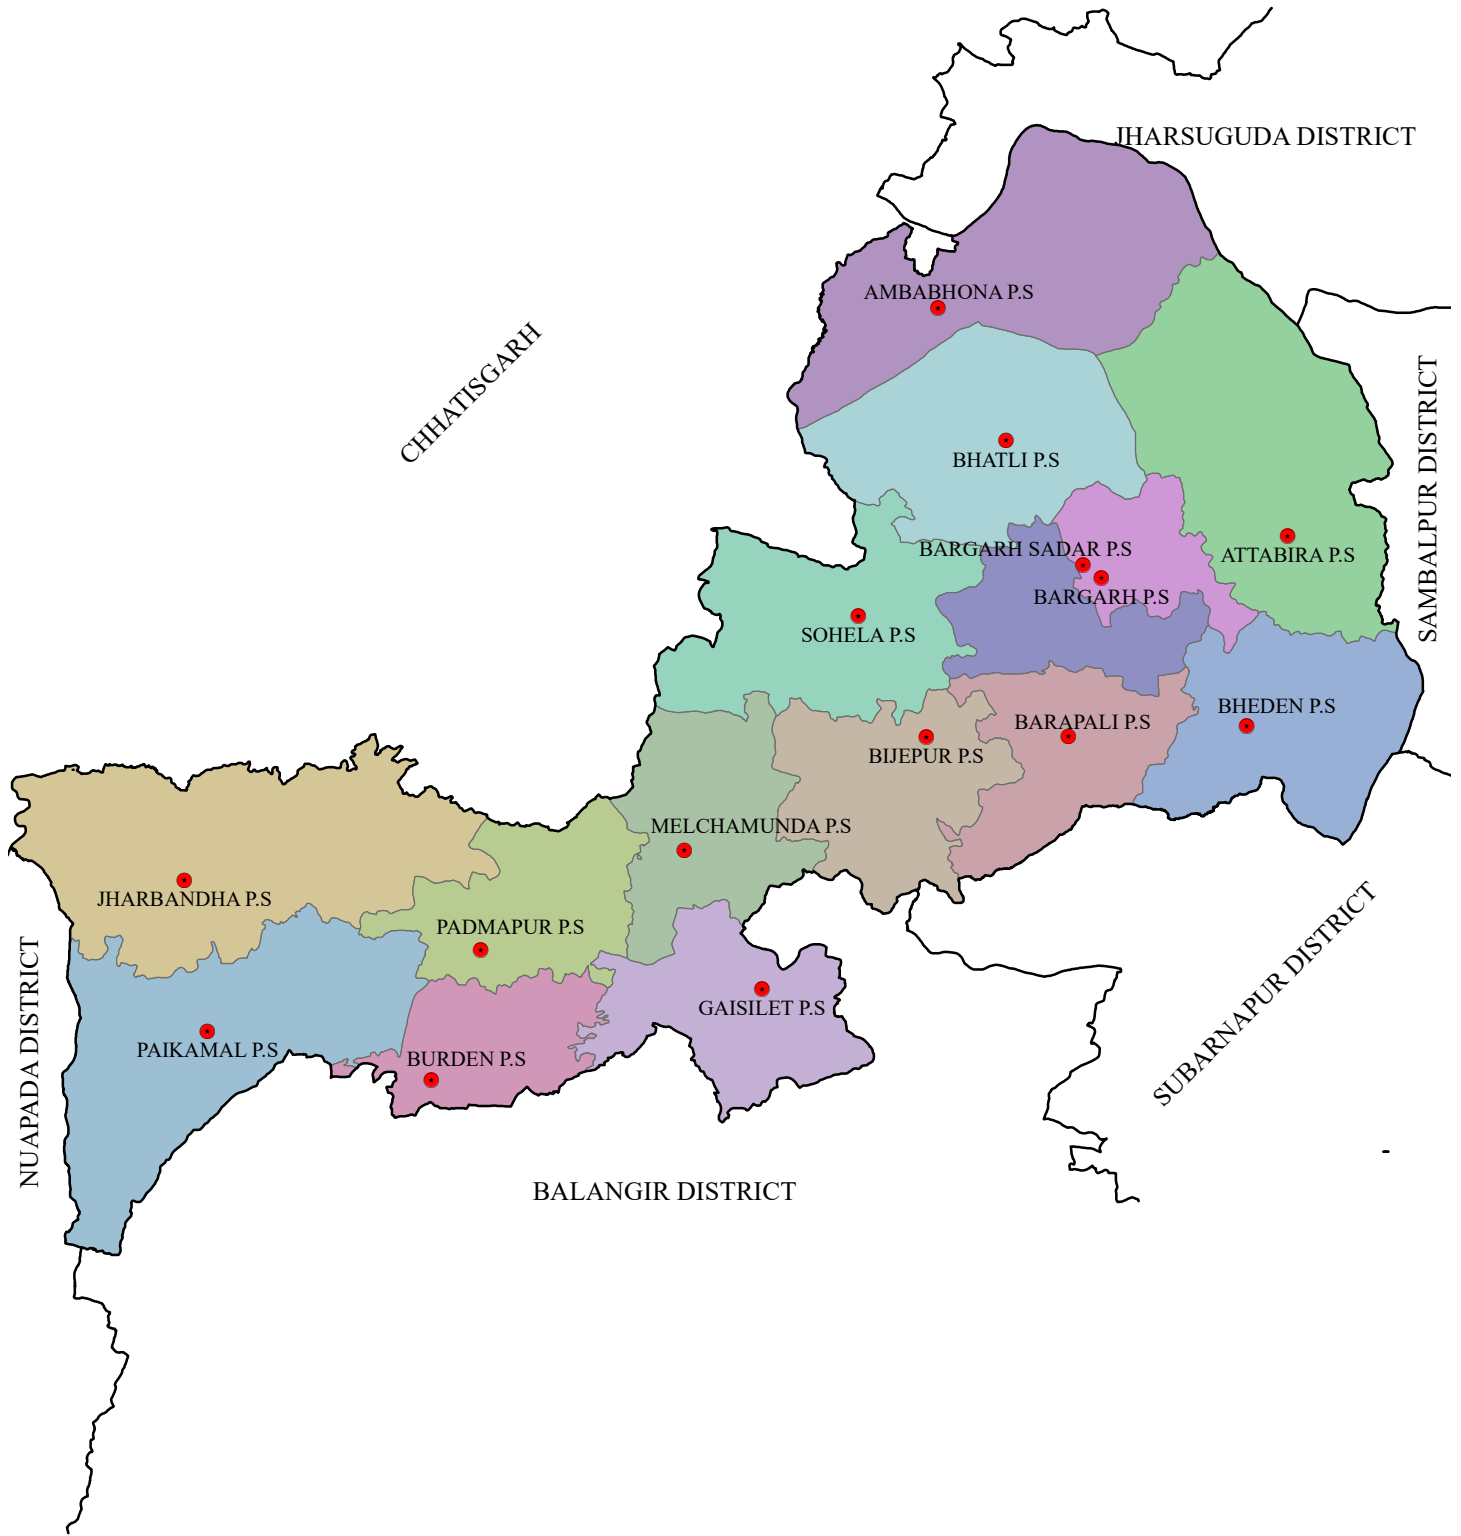

# POLICE STATION MAP DISTRICT: BARAGARH

**LEGEND**

- DISTRICT BOUNDARY
- POLICE STATION BOUNDARY
- POLICE STATION HEAD QUARTER