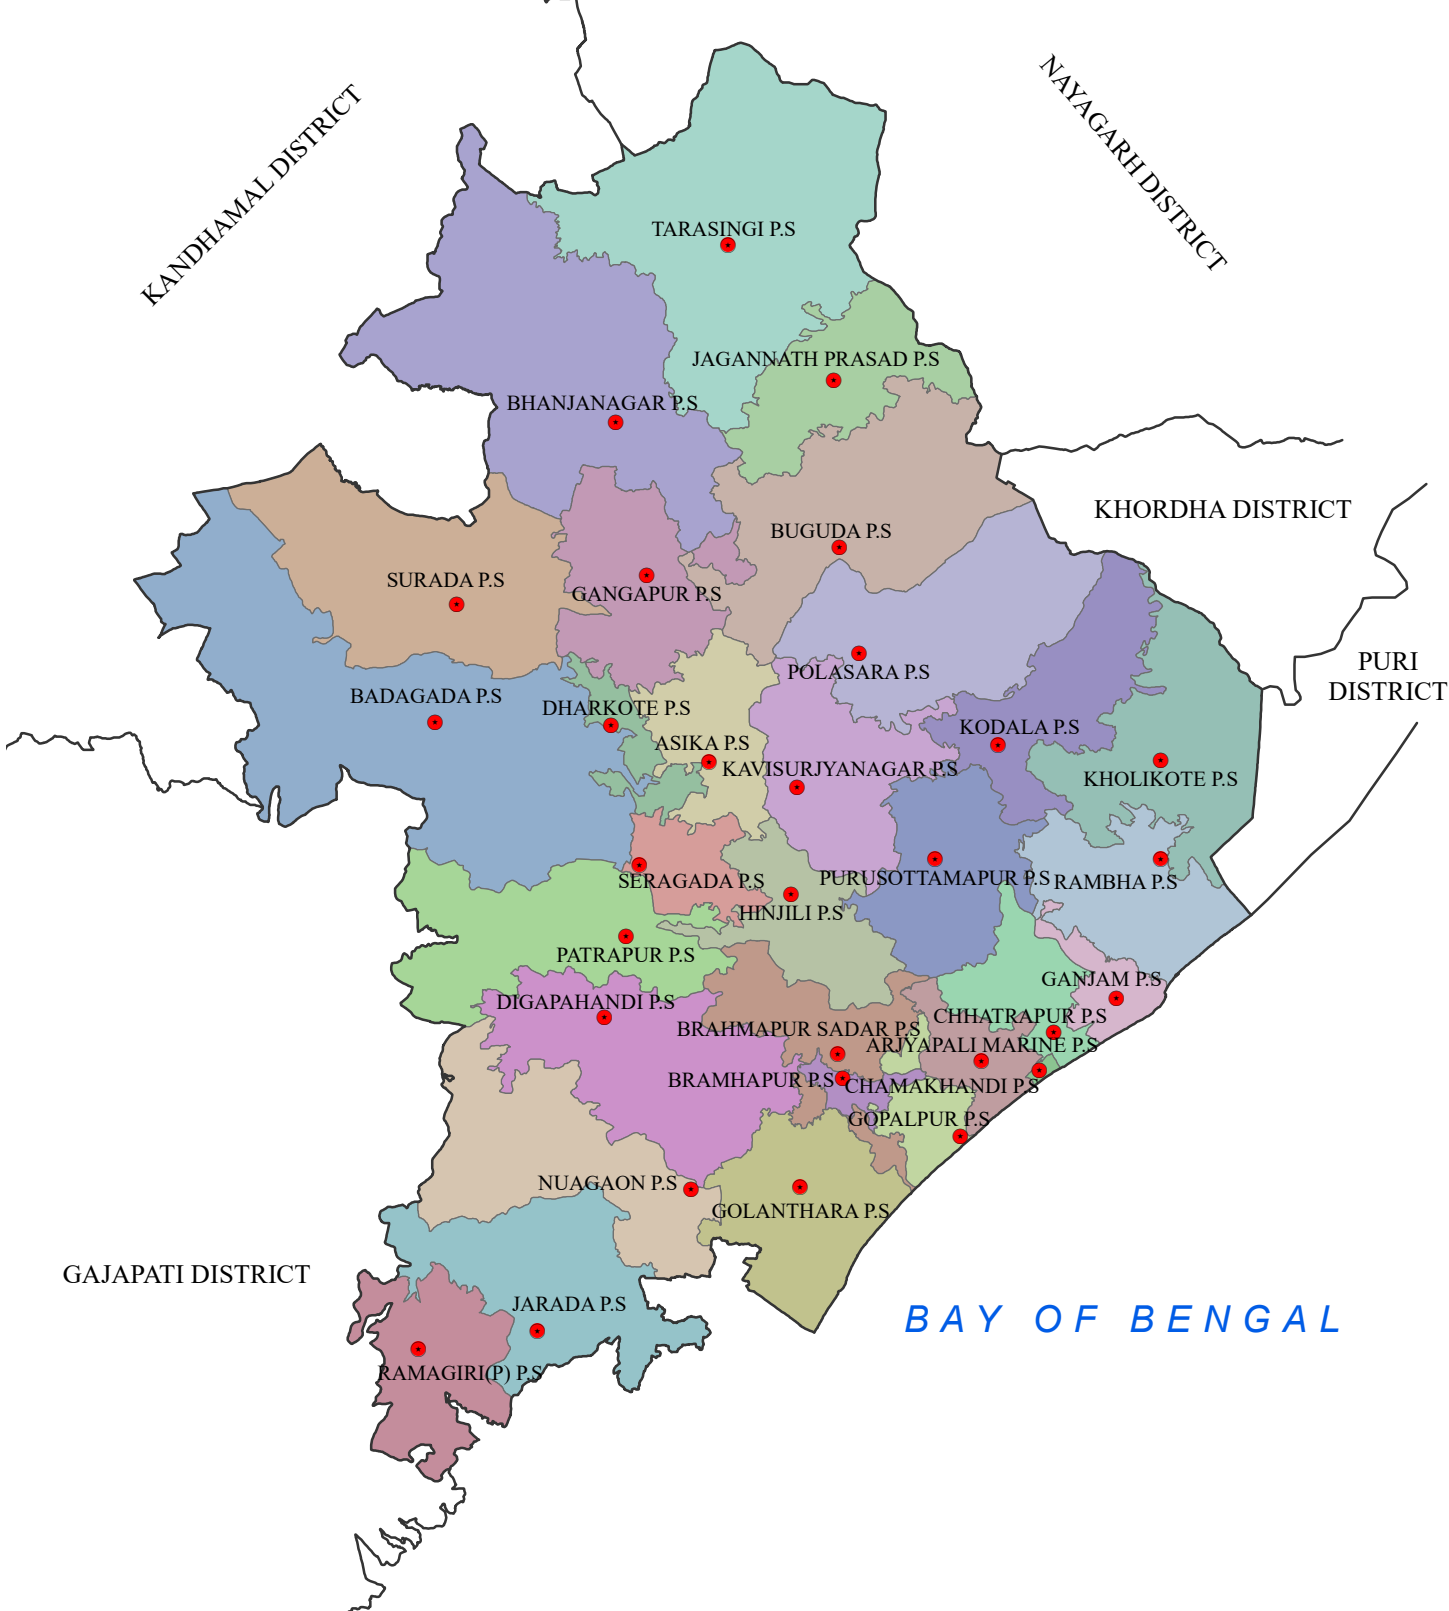

# POLICE STATION MAP DISTRICT: GANJAM

**LEGEND**

- DISTRICT BOUNDARY
- POLICE STATION BOUNDARY
- POLICE STATION HEAD QUARTER

0 95 190 380 Kilometers

**NIC** NATIONAL INFORMATICS CENTRE