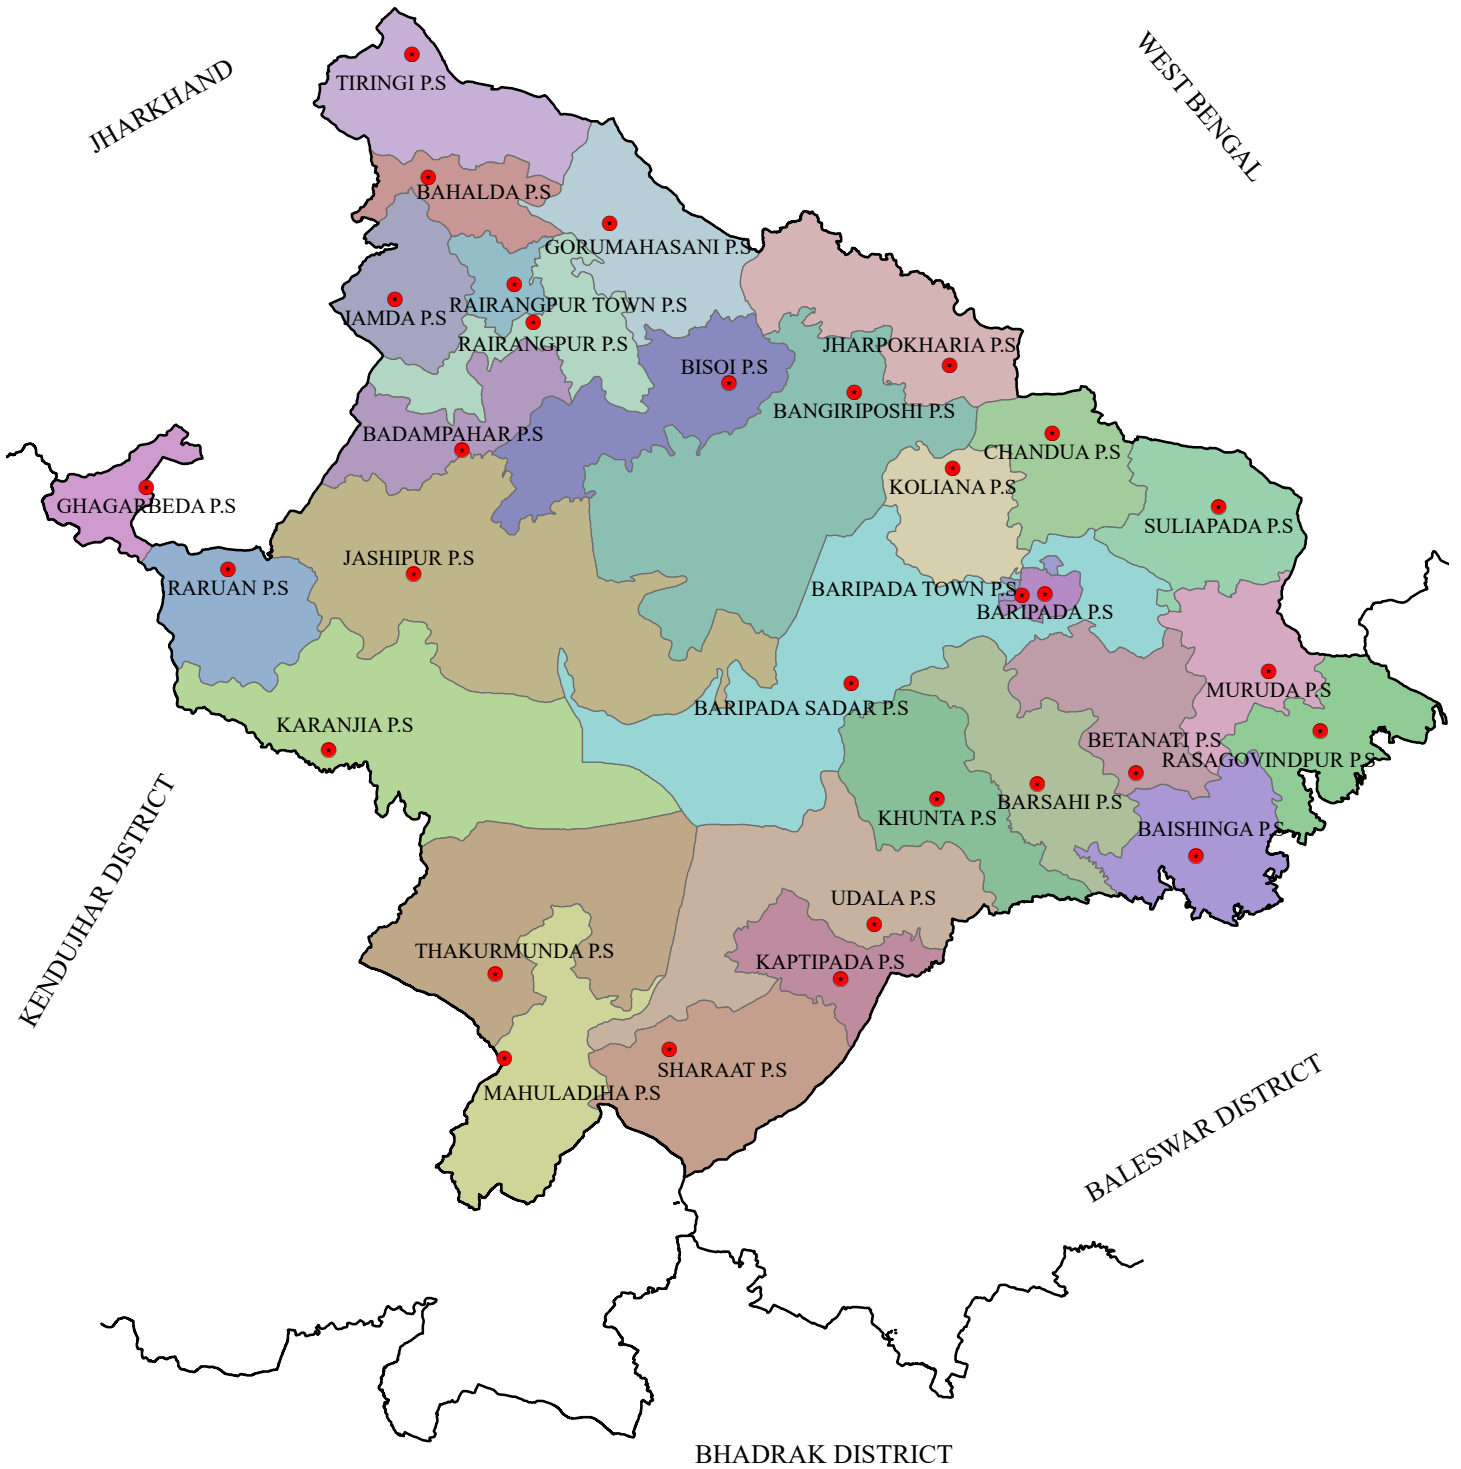

POLICE STATION MAP DISTRICT: MAYURBHANJ

LEGEND

- DISTRICT BOUNDARY
- POLICE STATION BOUNDARY
- POLICE STATION HEAD QUARTER

0 80 160 320 Kilometers

NIC NATIONAL INFORMATICS CENTRE