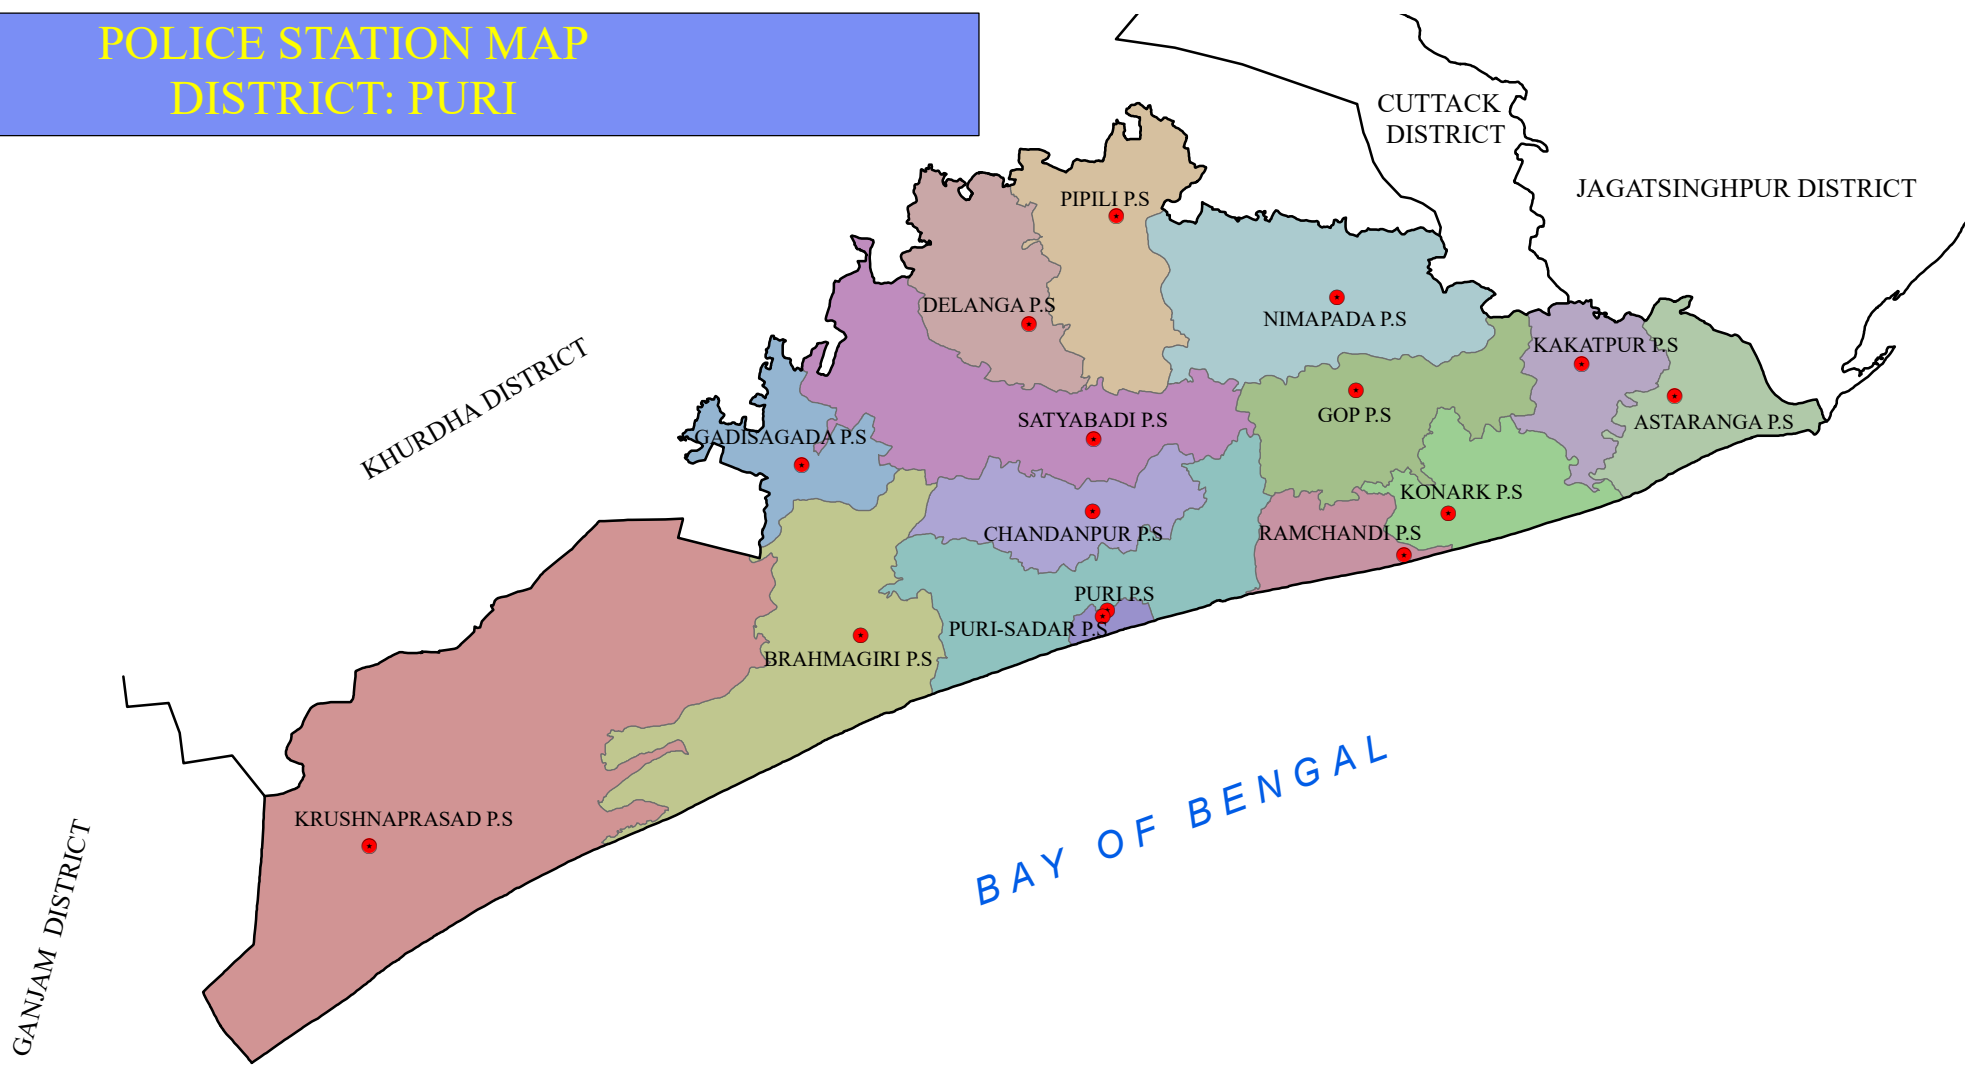

POLICE STATION MAP DISTRICT: PURI

LEGEND

- DISTRICT BOUNDARY
- POLICE STATION BOUNDARY
- POLICE STATION HEAD QUARTER

0 105 210 420 Kilometers