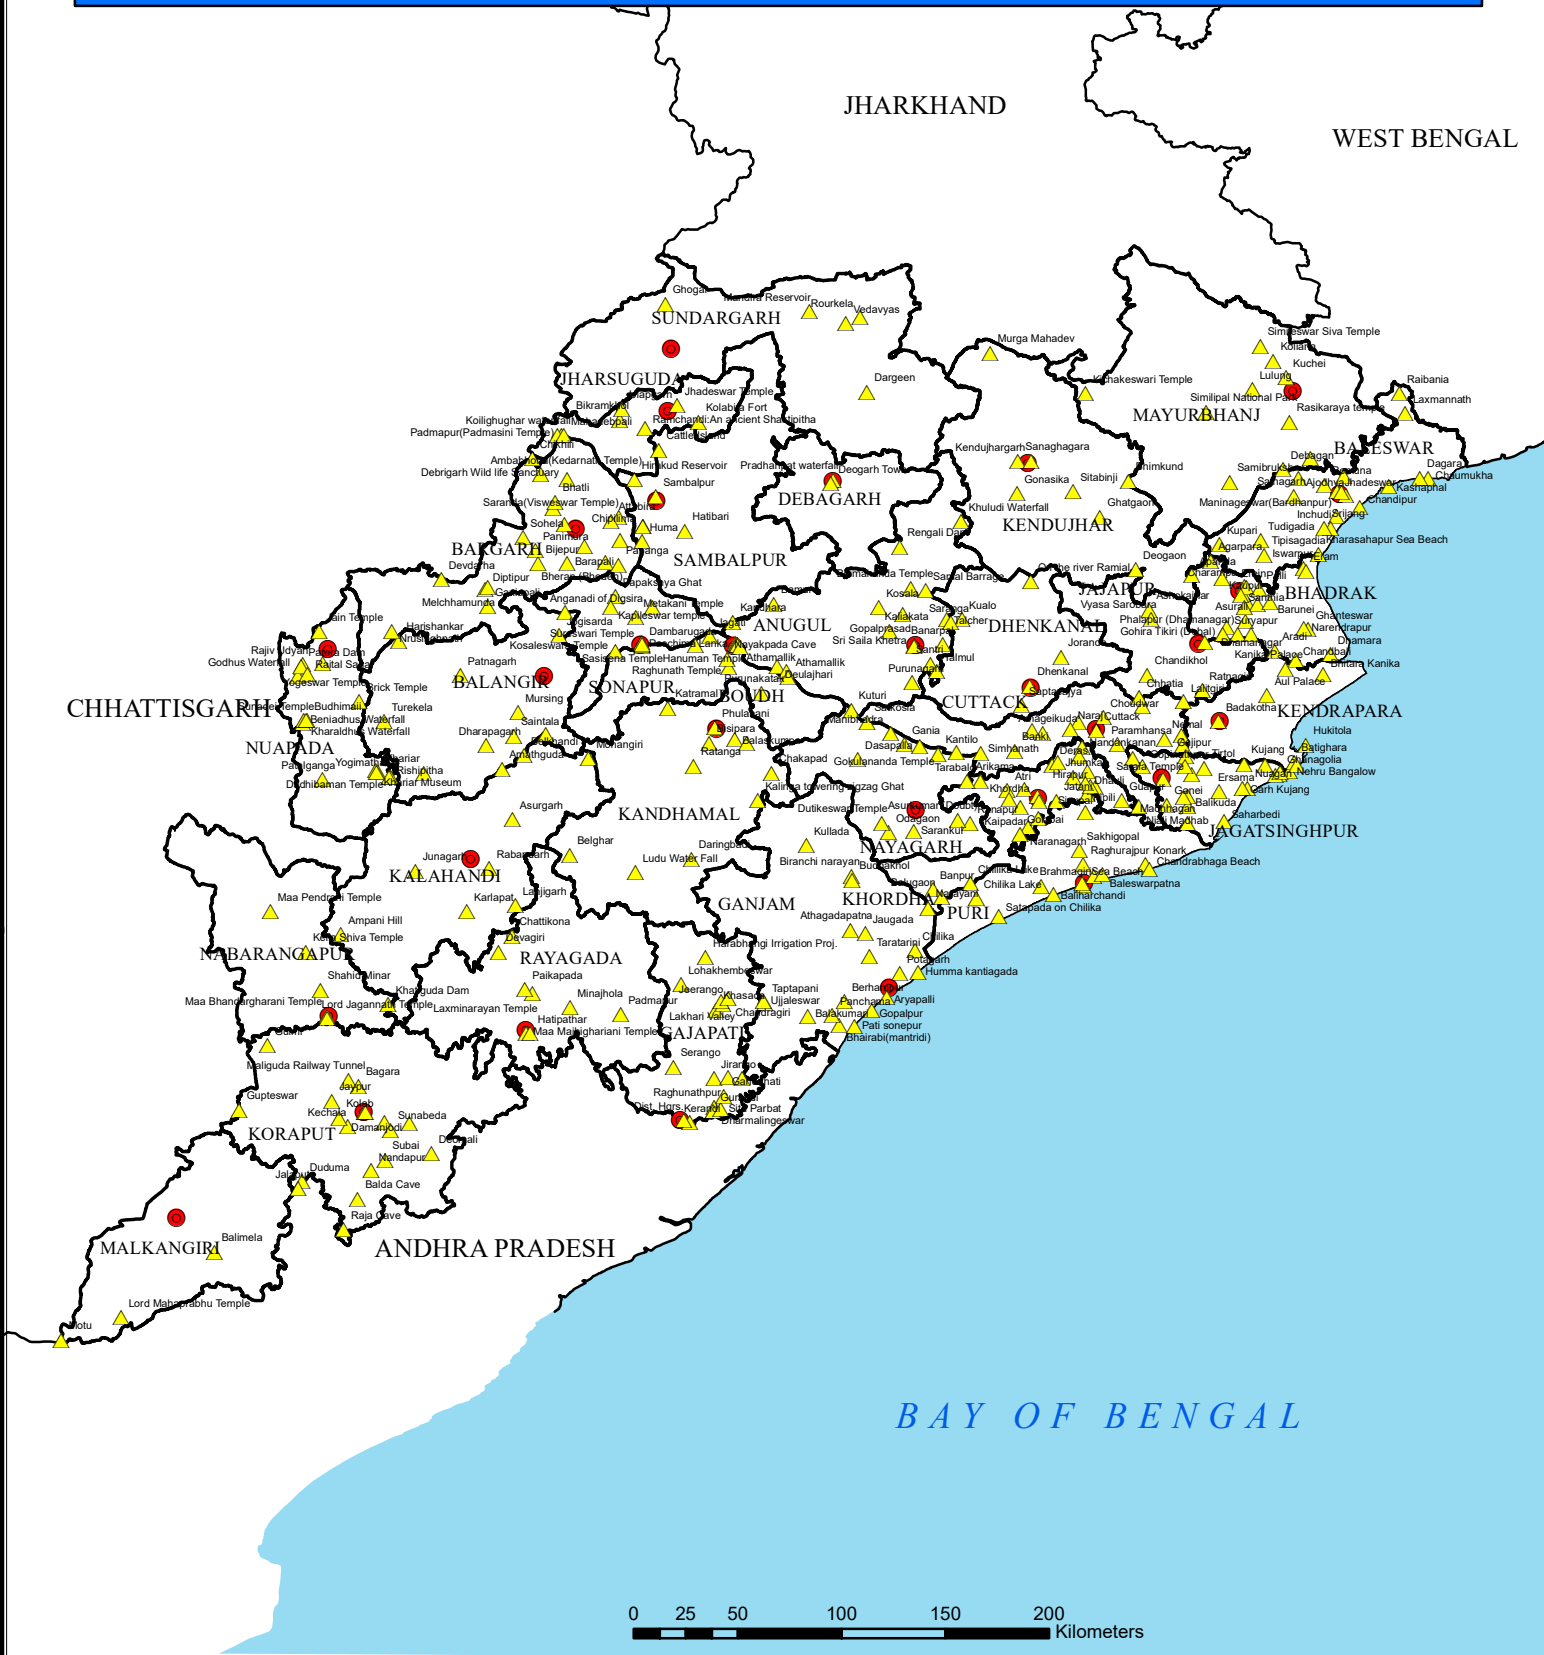

TOURIST PLACE OF ODISHA

0 25 50 100 150 200 Kilometers

LEGEND

- STATE_BOUNDARY
- DIST_BOUNDARY
- DIST_HEADQUATER
- ▲ TOURIST_PLACE